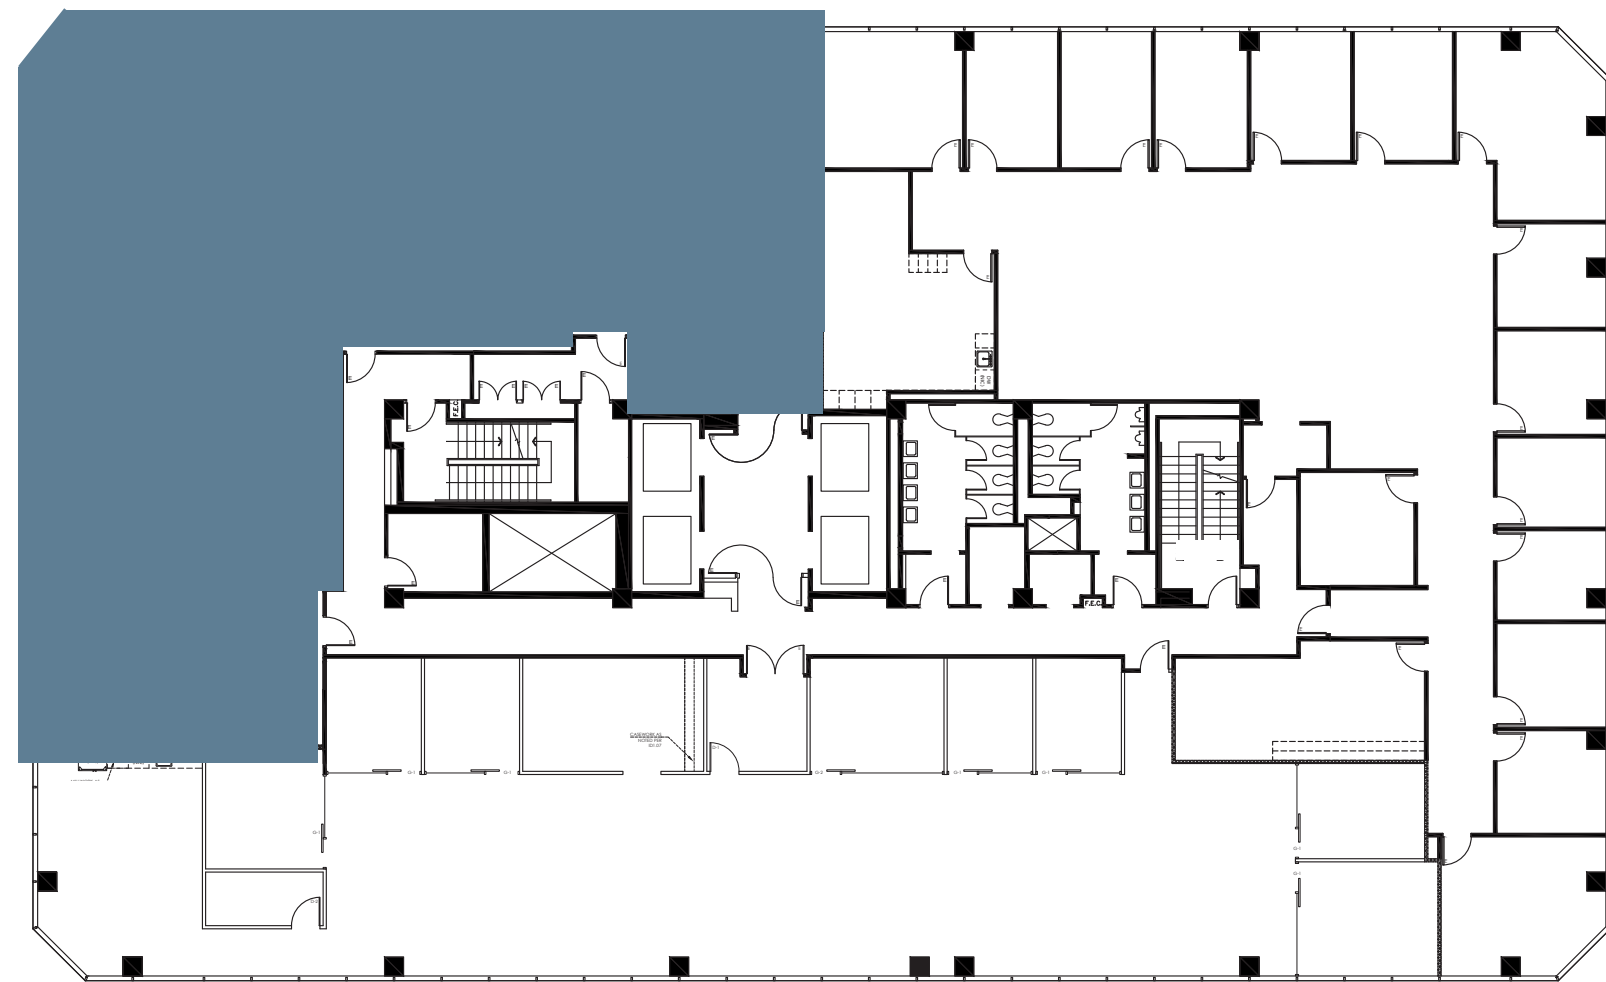

SUITE: 370

RSF: 5,013

700 BRAND

AS-BUILT CONFIGURATION

RECEPTION.....	1
PRIVATE OFFICES.....	6
SHARED OFFICES.....	1
CONFERENCE ROOMS.....	2
OPEN WORK AREA.....	+/- 19

Not to scale, furniture and appliances not included

KEY PLAN

For leasing information please contact:
USALEASING@ONNI.COM
(213) 629-2041