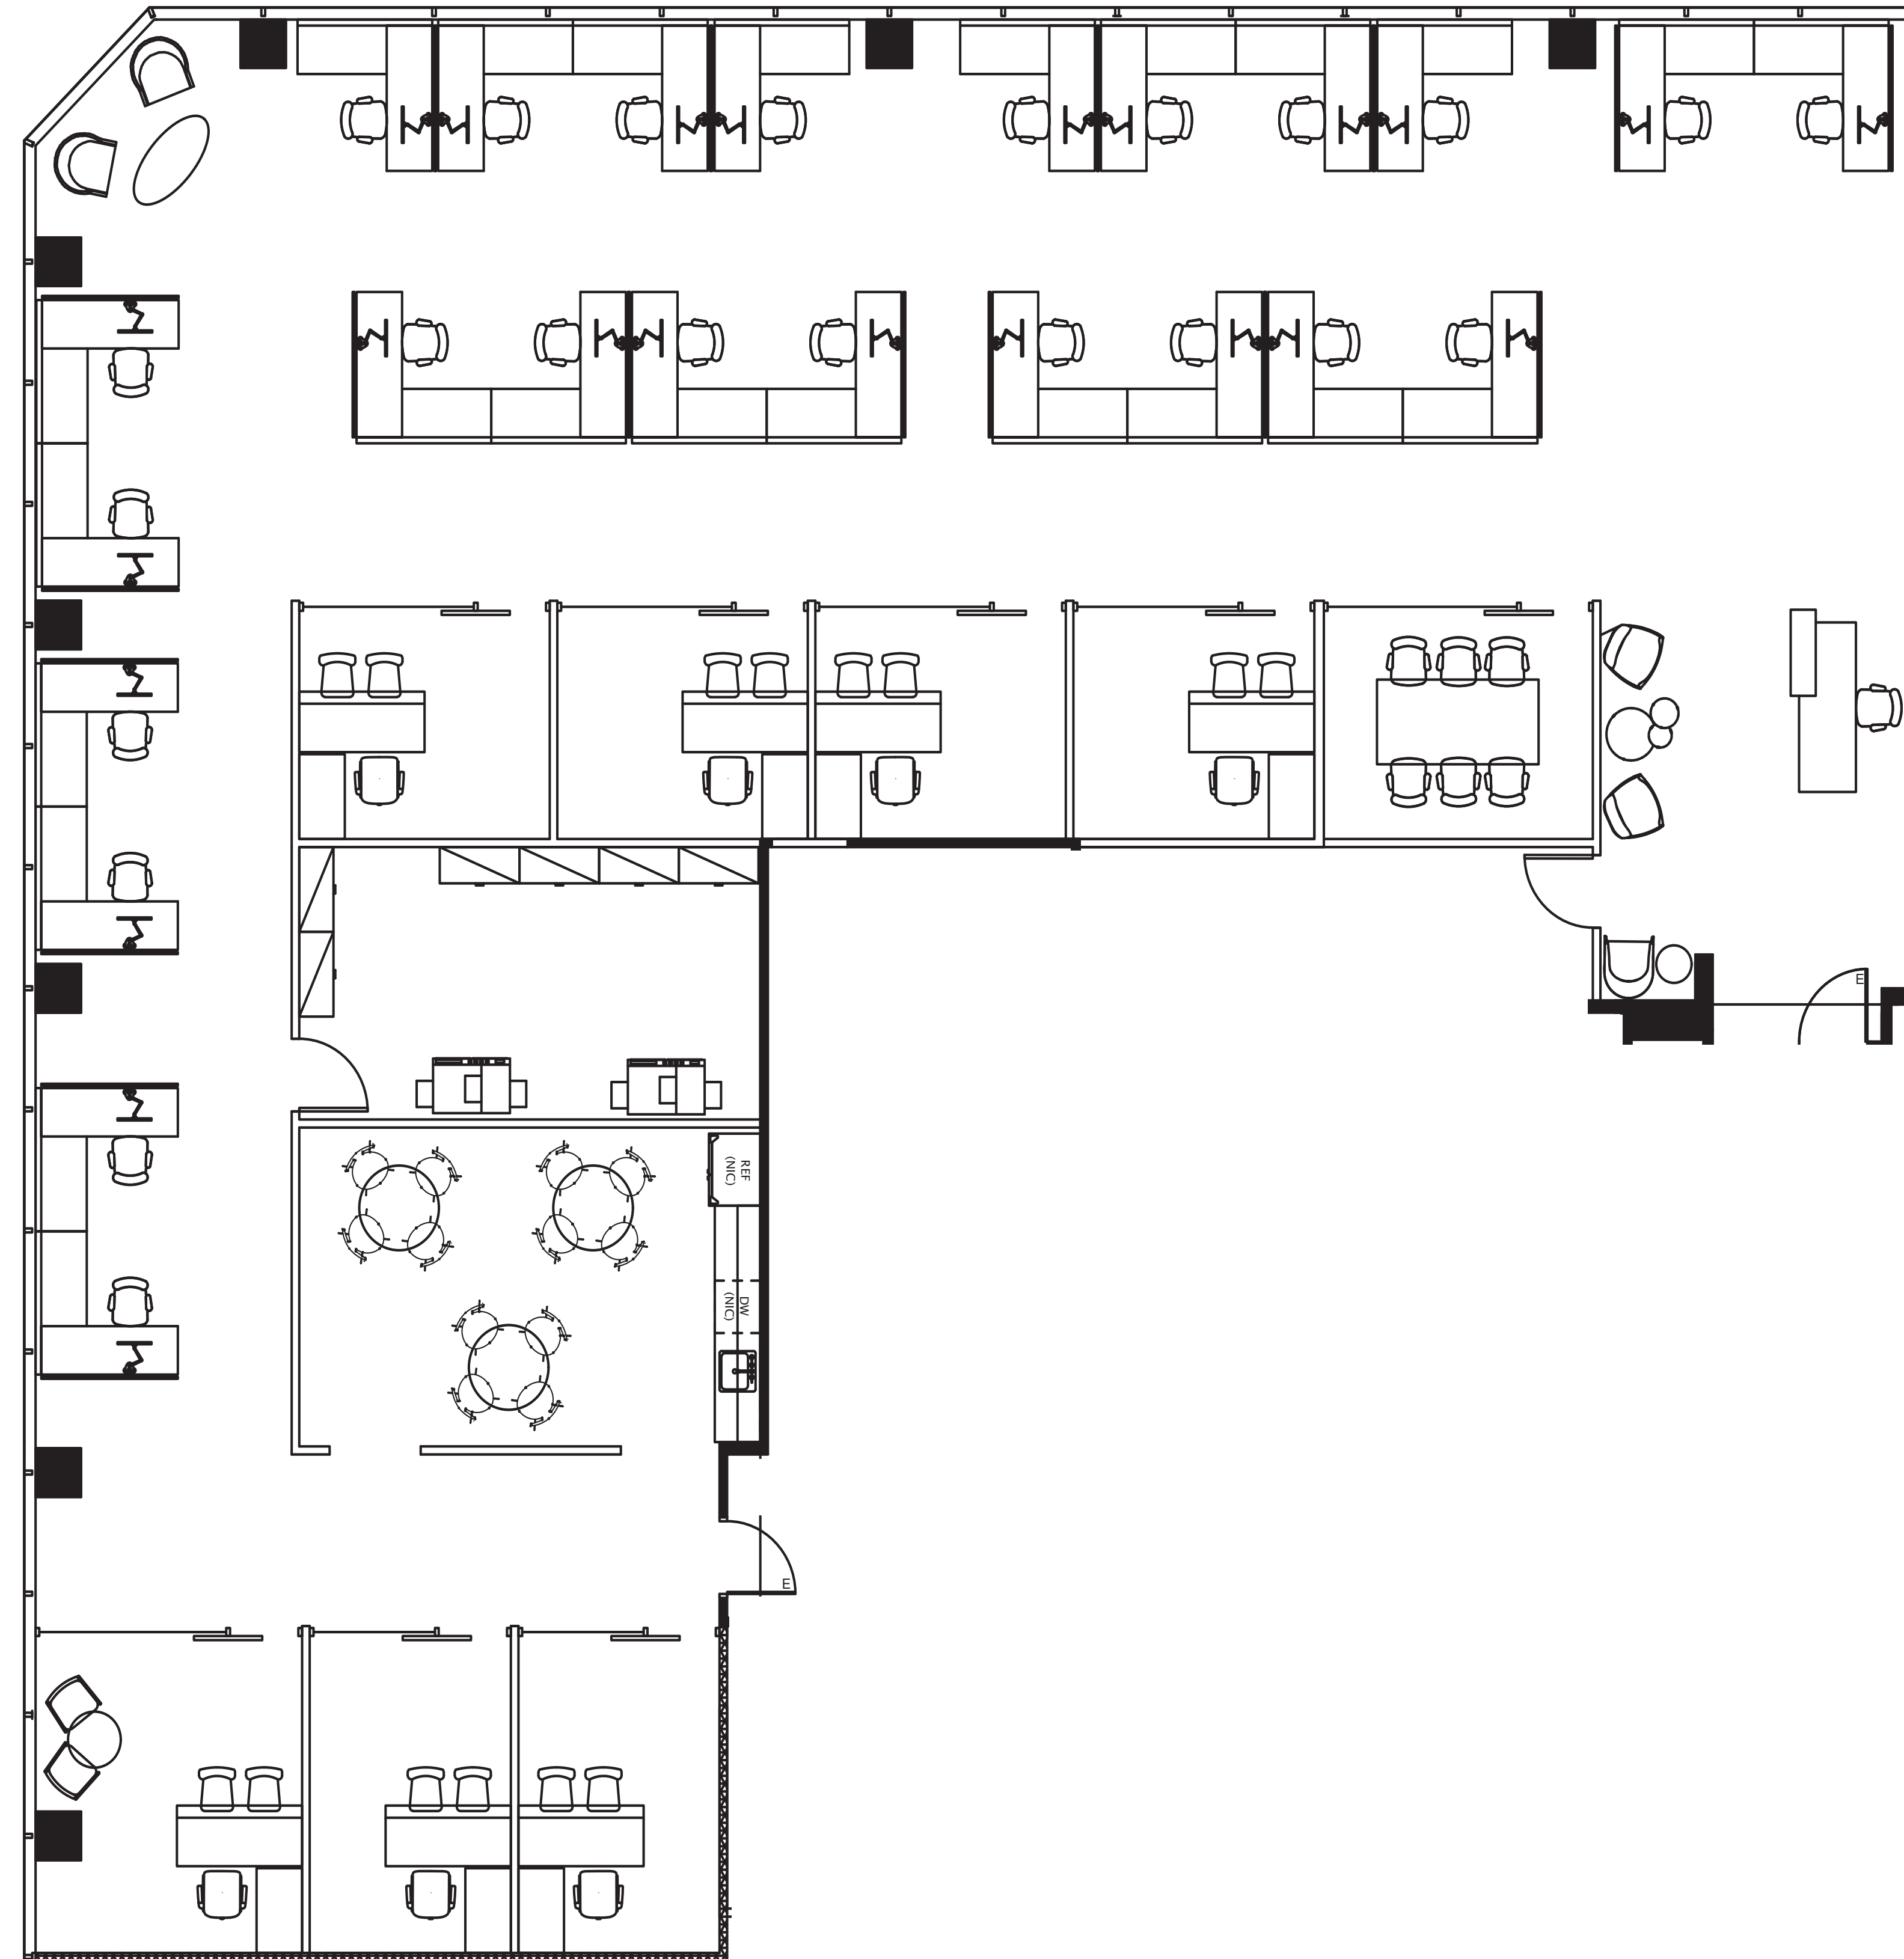

SUITE: 370

RSF: 5,013

700 BRAND

AS-BUILT CONFIGURATION

RECEPTION.....	1
PRIVATE OFFICES.....	6
SHARED OFFICES.....	1
CONFERENCE ROOMS.....	2
OPEN WORK AREA.....	+/- 19

Not to scale, furniture and appliances not included

KEY PLAN

For leasing information please contact:
USALEASING@ONNI.COM
(213) 629-2041