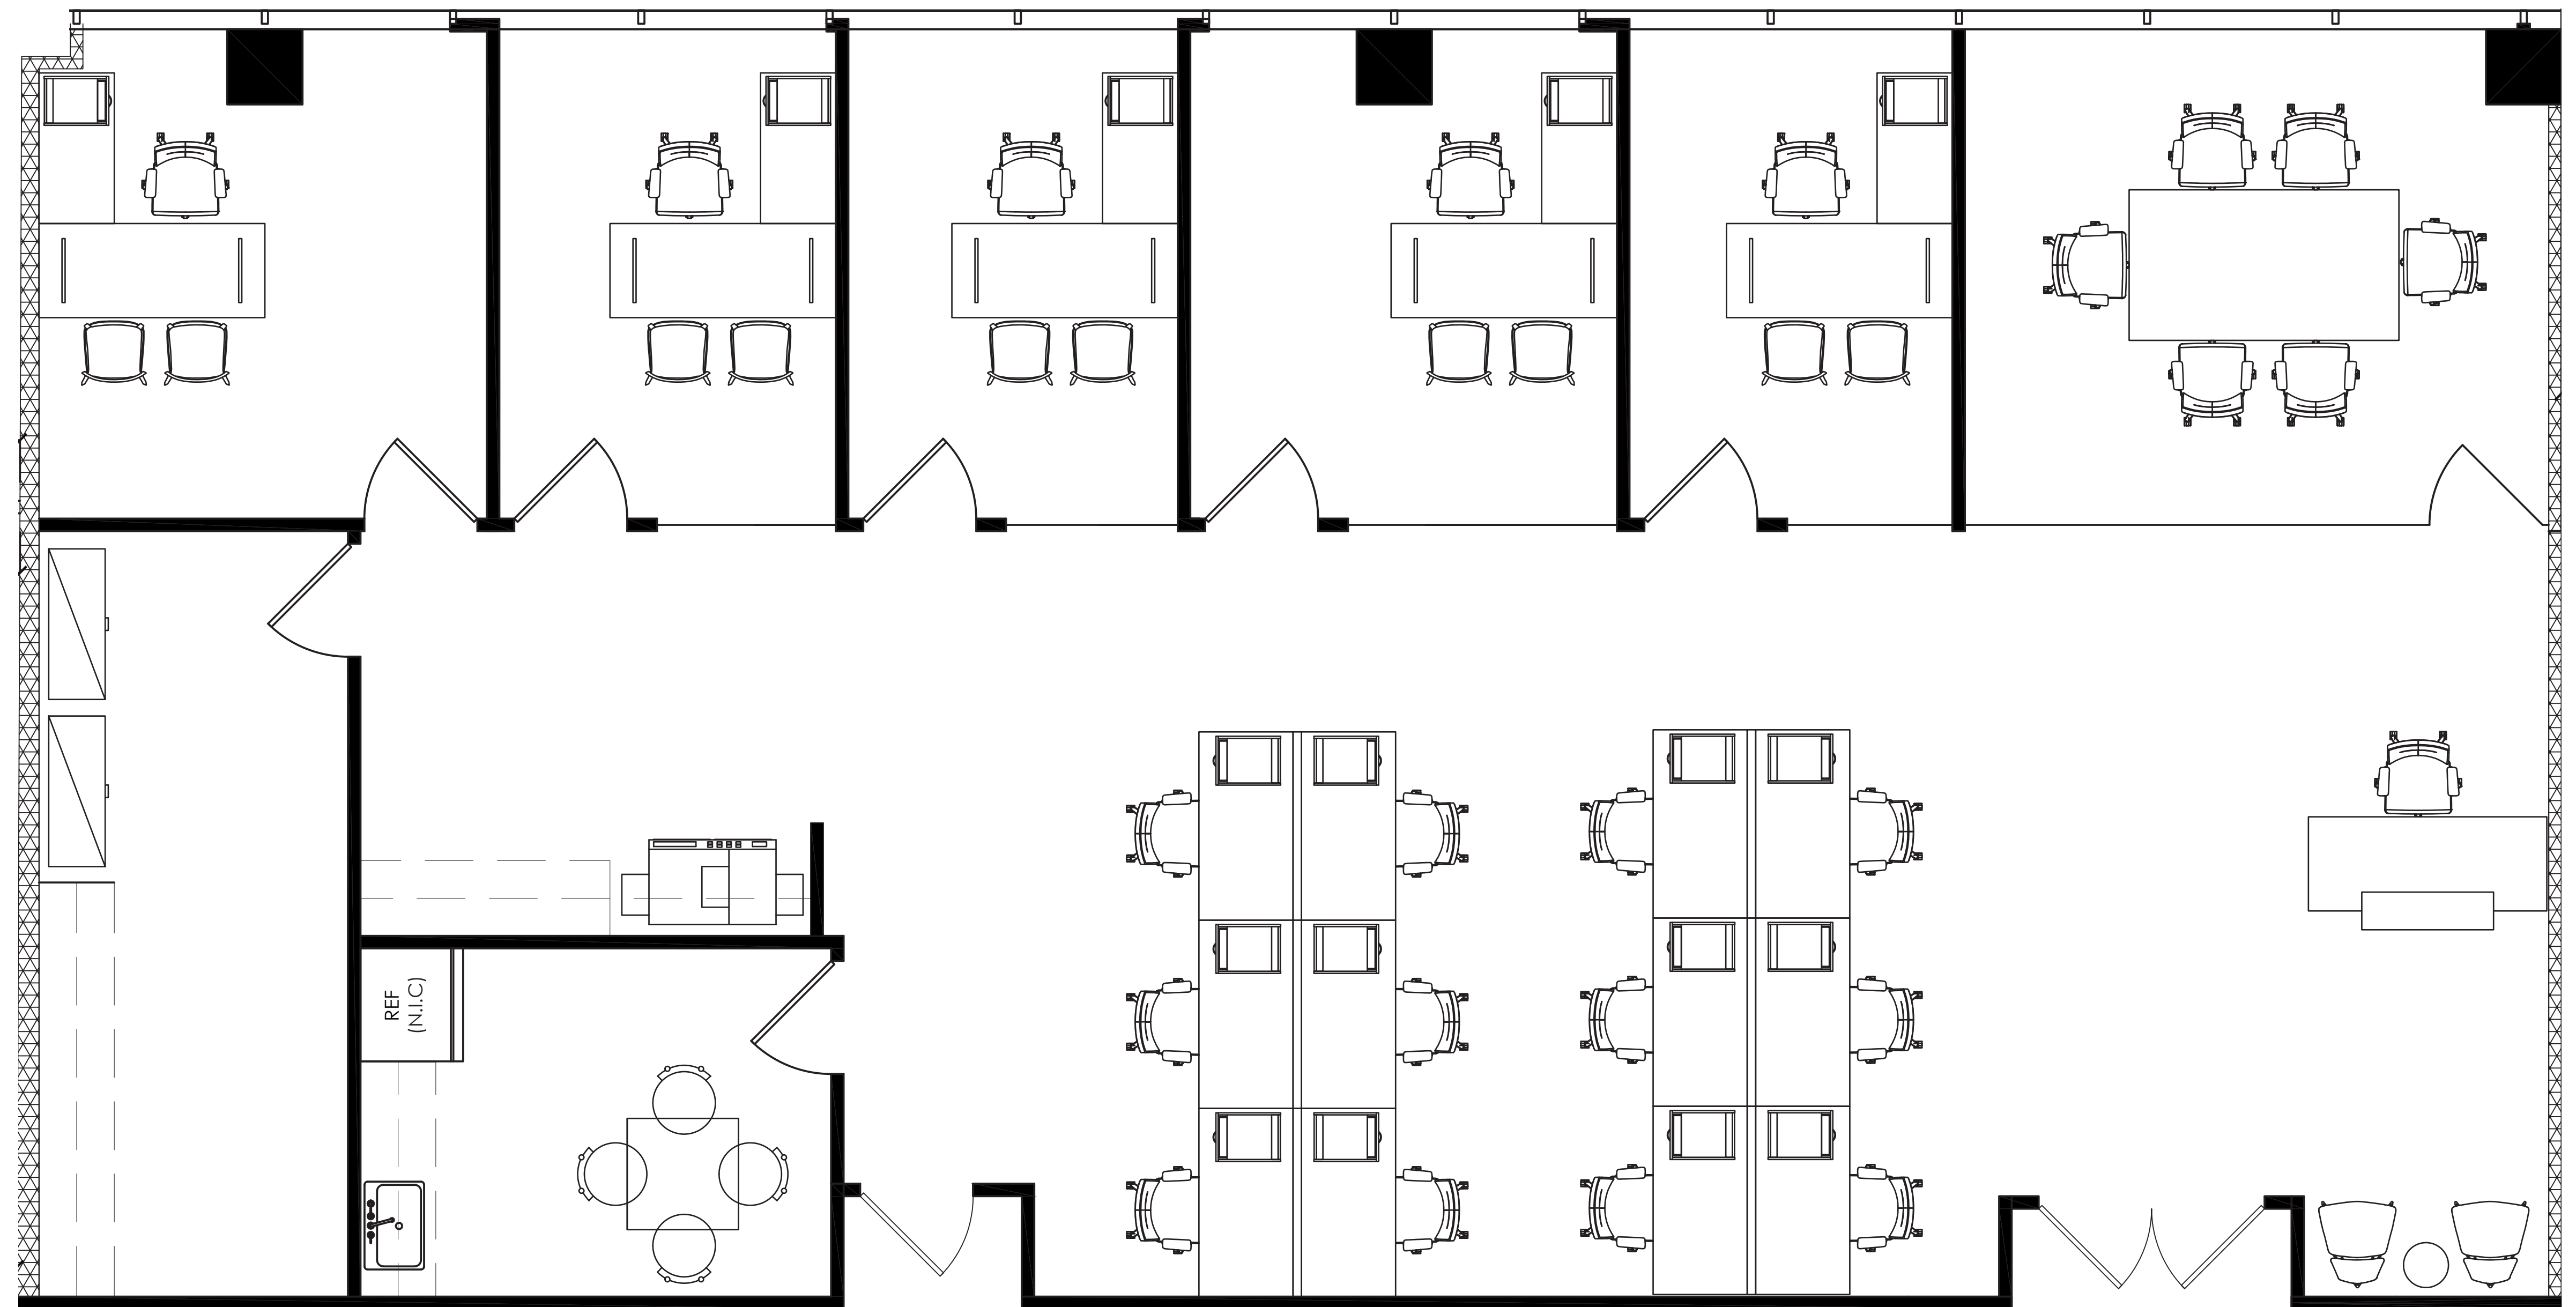

SUITE: 800

RSF: 2,804

700BRAND

AS-BUILT CONFIGURATION

- OFFICES..... 5
- RECEPTION..... 1
- CONFERENCE ROOMS..... 1
- KITCHEN..... 1
- OPEN WORK AREA..... +/- 12

Not to scale, furniture and appliances not included

KEY PLAN

For leasing information please contact:
USALEASING@ONNI.COM
(213) 629-2041