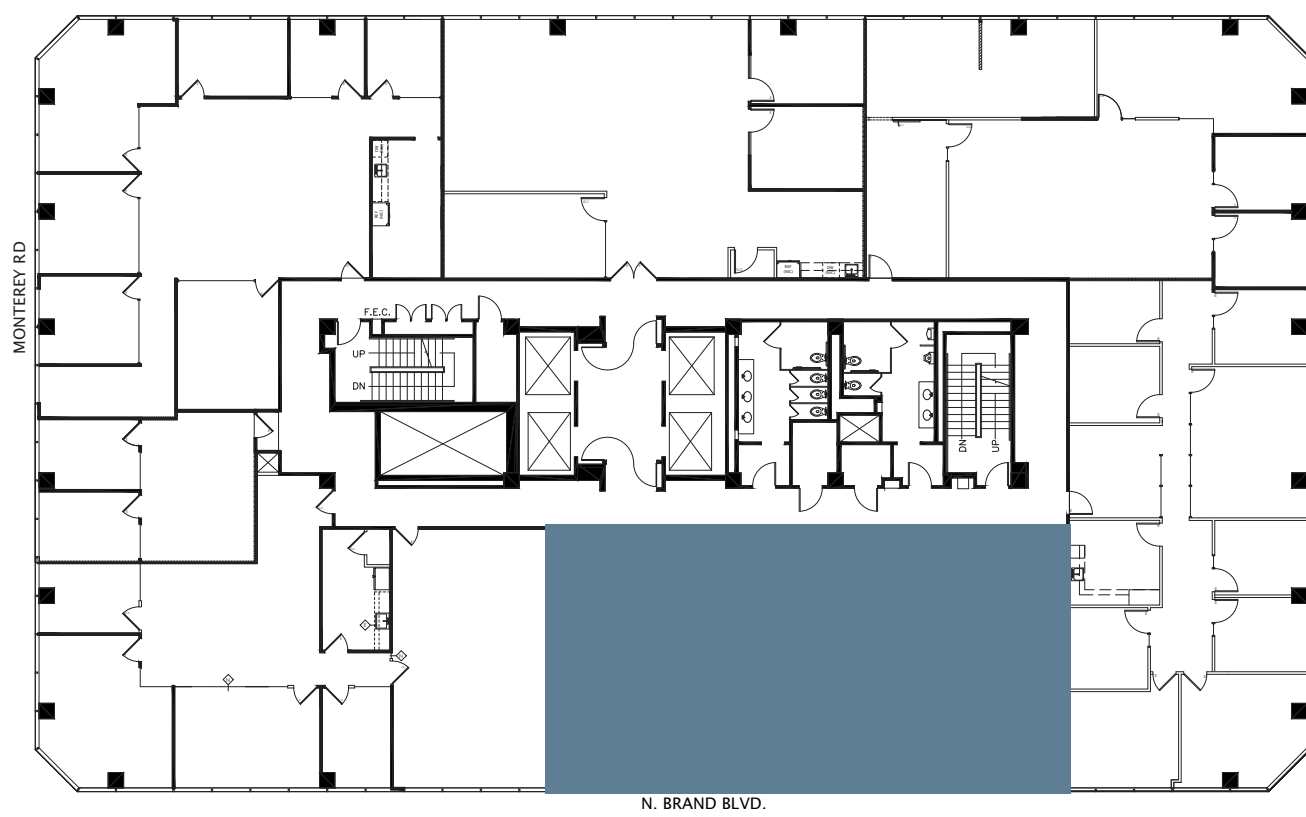

SUITE: 800

RSF: 2,804

700BRAND

AS-BUILT CONFIGURATION

- OFFICES..... 5
- RECEPTION..... 1
- CONFERENCE ROOMS..... 1
- KITCHEN..... 1
- OPEN WORK AREA..... +/- 12

Not to scale, furniture and appliances not included

KEY PLAN

For leasing information please contact:
USALEASING@ONNI.COM
(213) 629-2041