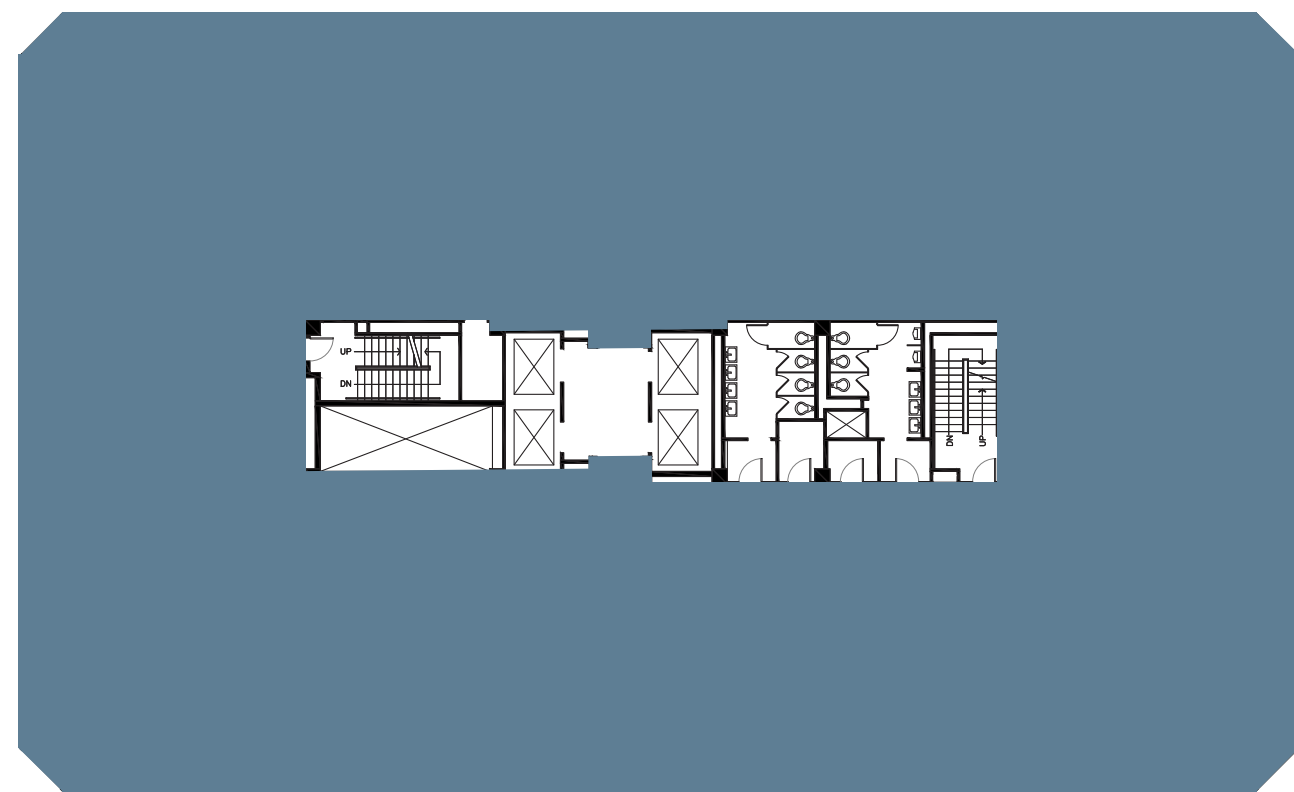

SUITE: 1400

RSF: 16,484

700 BRAND

AS-BUILT CONFIGURATION

PRIVATE OFFICES.....	48
RECEPTION.....	1
CONFERENCE ROOMS.....	3
KITCHEN.....	1
OPEN WORK AREA.....	24

Not to scale, furniture and appliances not included

KEY PLAN

For leasing information please contact:
USALEASING@ONNI.COM
(213) 629-2041