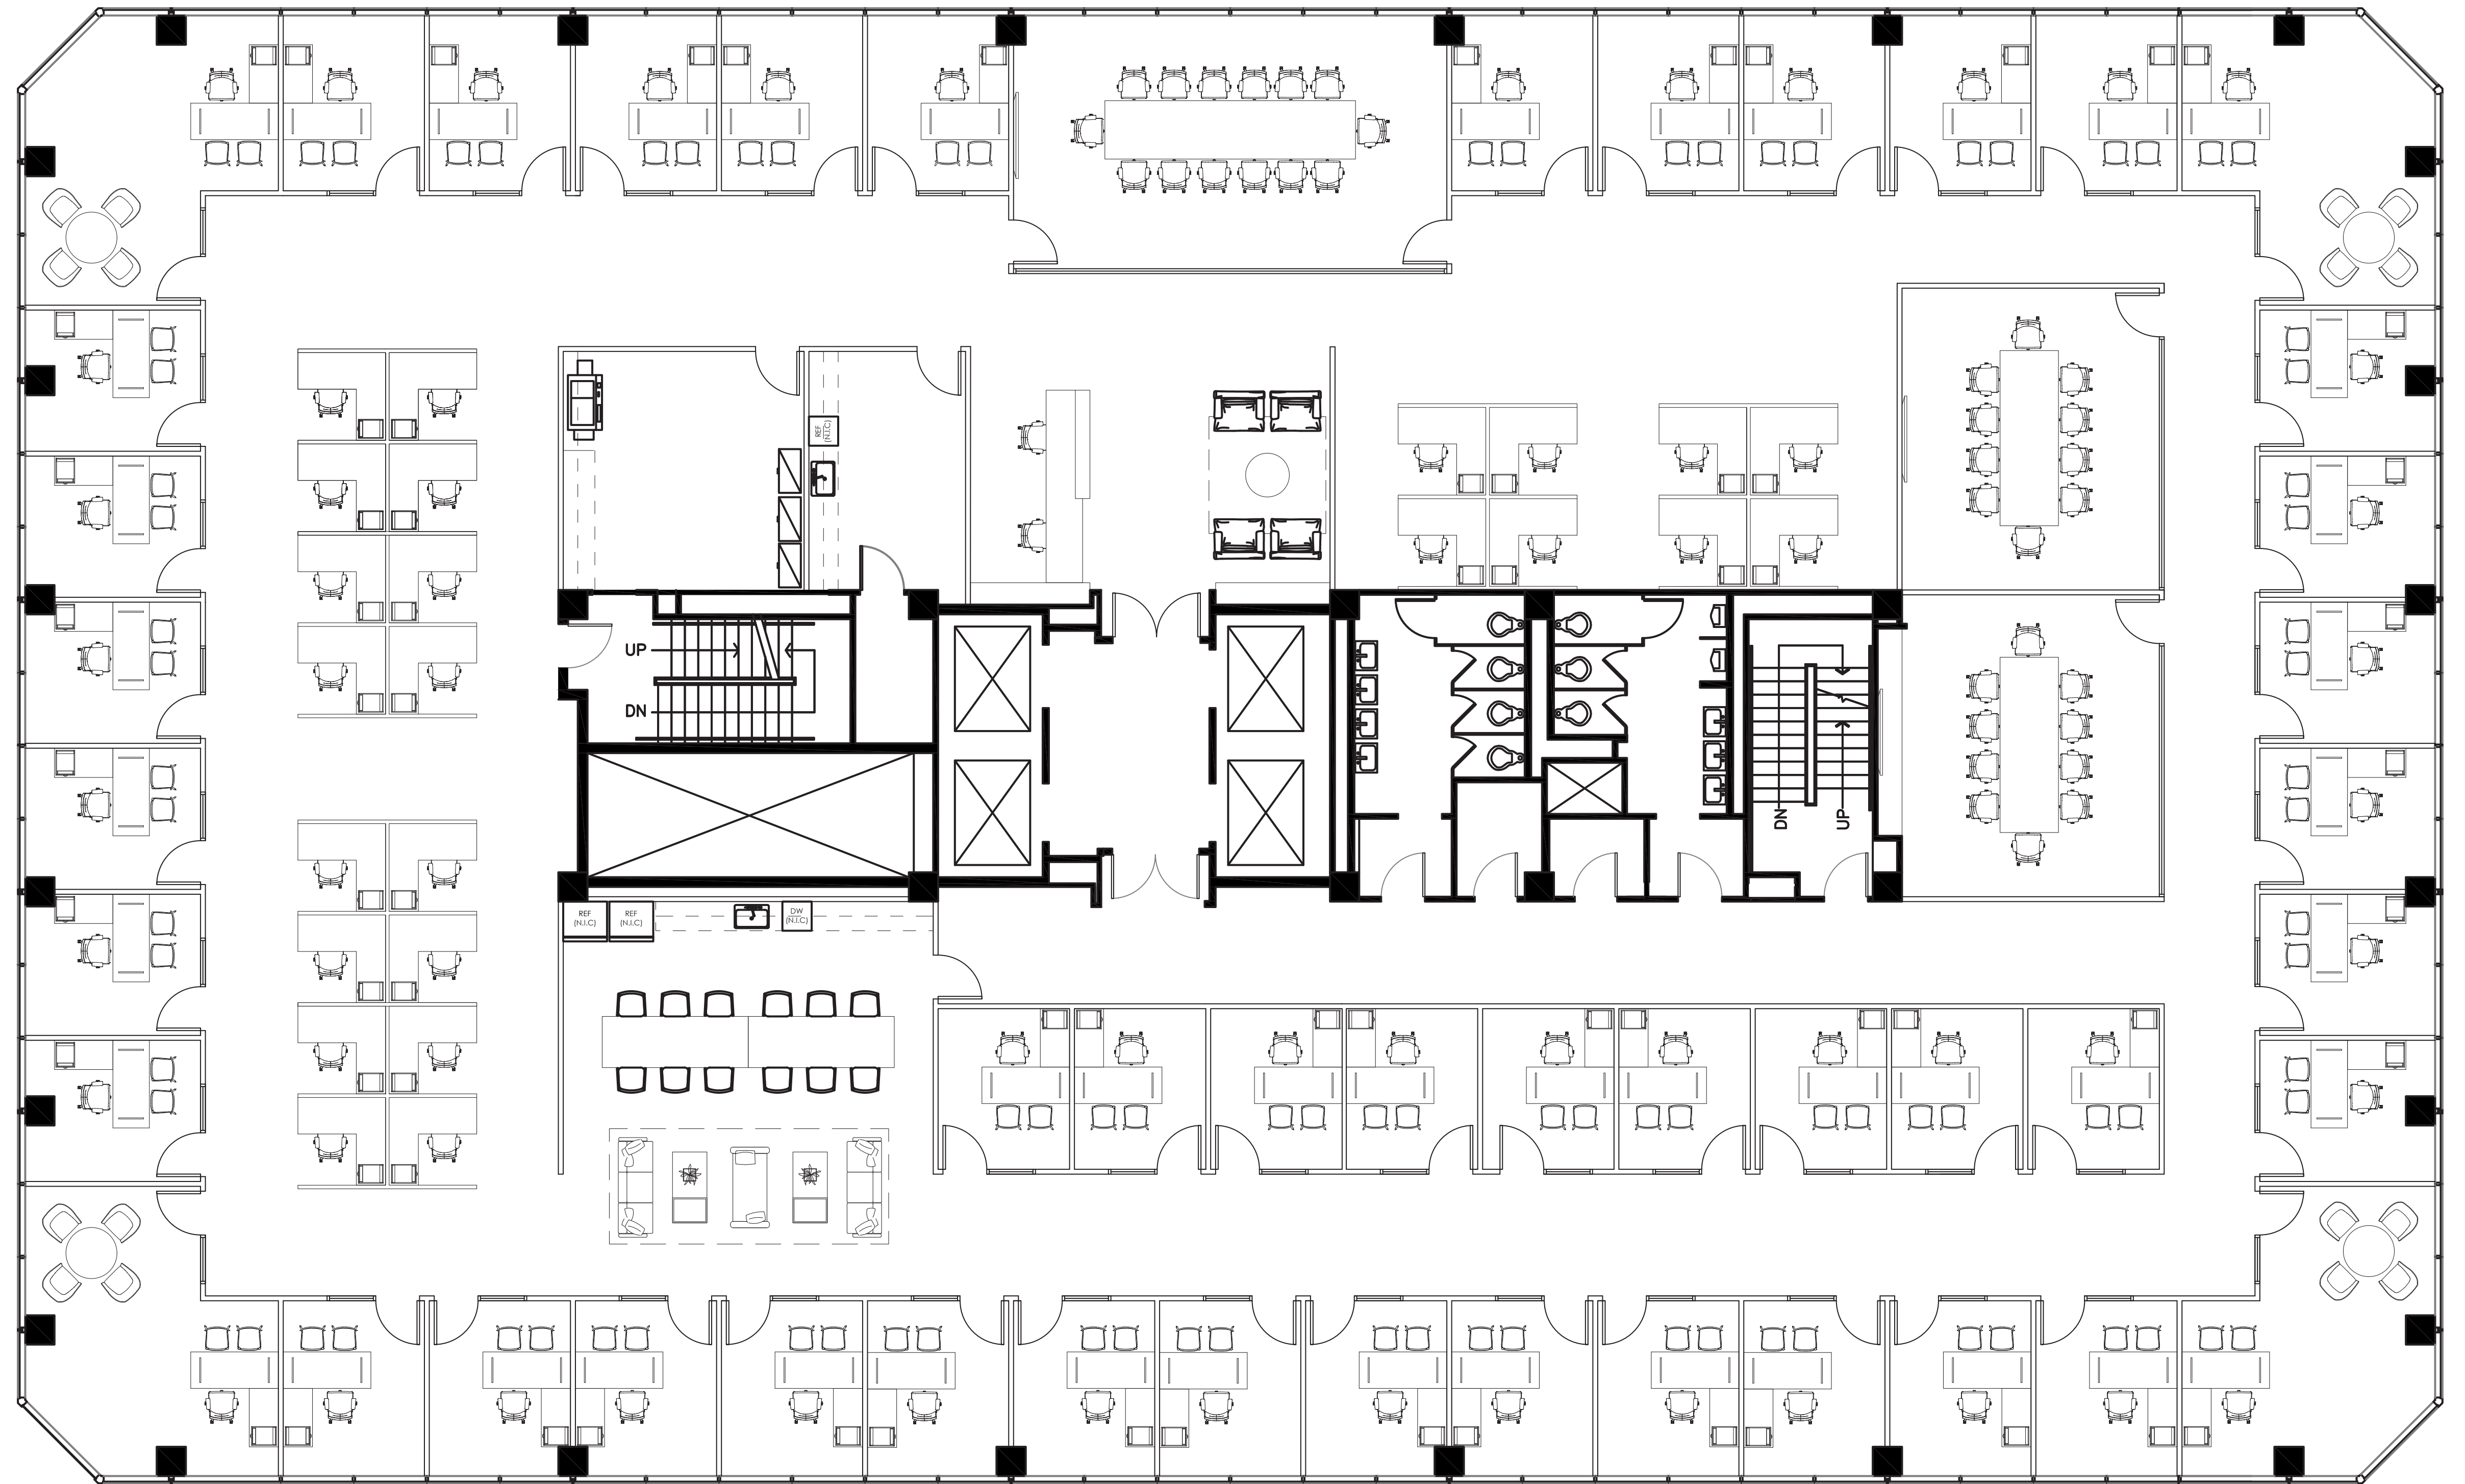

SUITE: 1400

RSF: 16,484

700 BRAND

AS-BUILT CONFIGURATION

PRIVATE OFFICES.....	48
RECEPTION.....	1
CONFERENCE ROOMS.....	3
KITCHEN.....	1
OPEN WORK AREA.....	24

Not to scale, furniture and appliances not included

KEY PLAN

For leasing information please contact:
USALEASING@ONNI.COM
(213) 629-2041