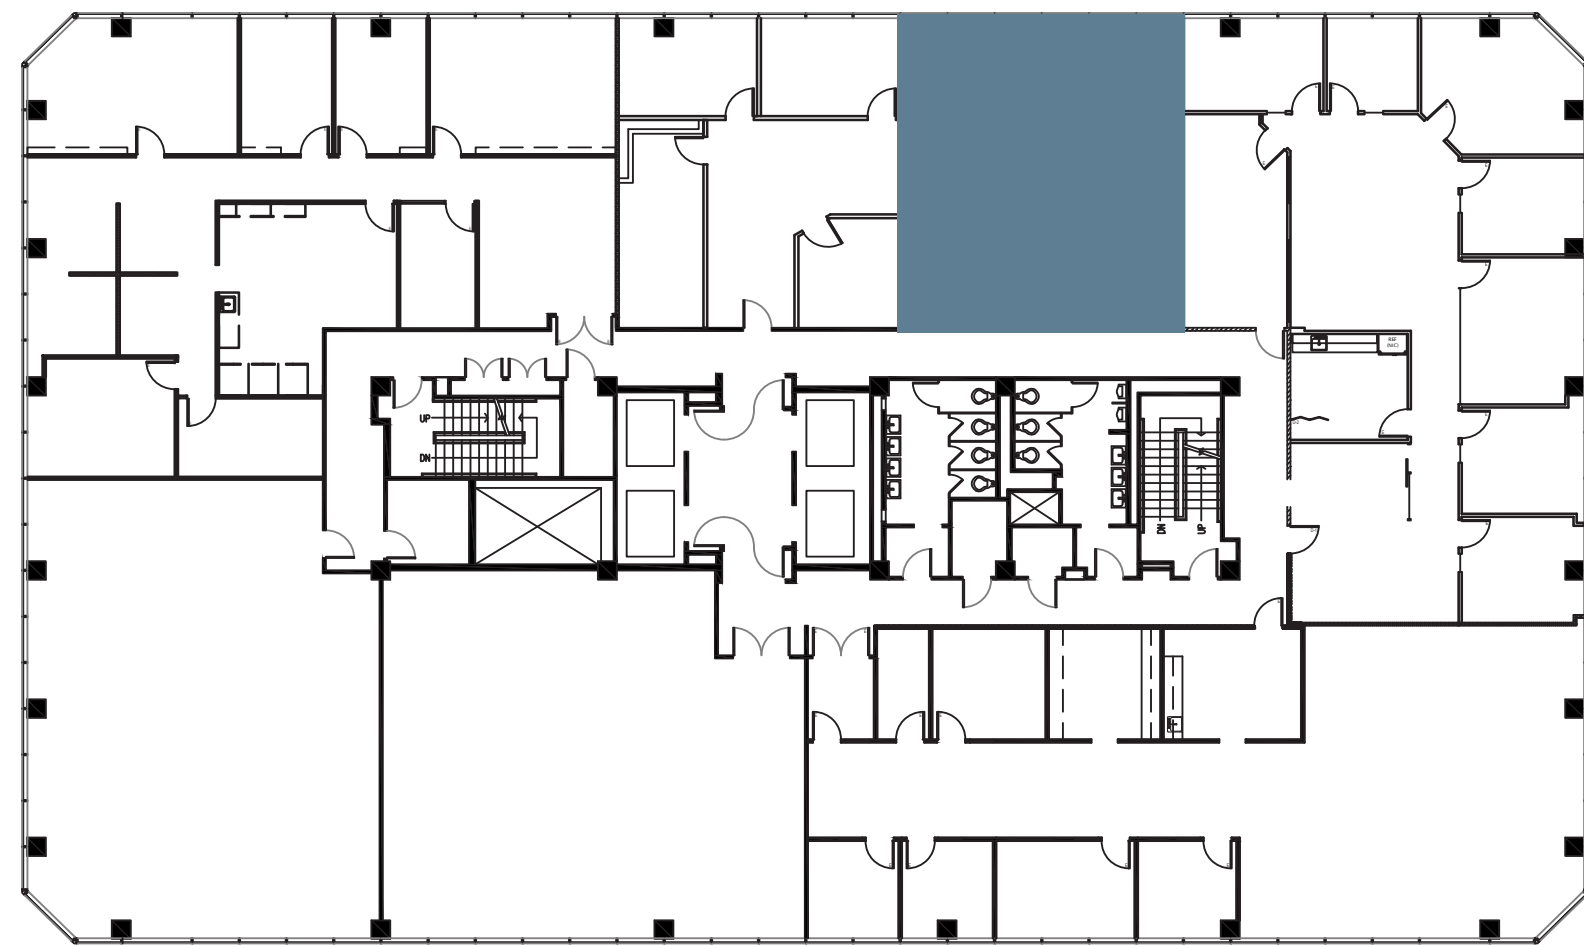

SUITE: 570

RSF: 1,232

700 BRAND

AS-BUILT CONFIGURATION

PRIVATE OFFICES.....	2
CONFERENCE ROOMS.....	1
OPEN WORK AREA.....	+/-3

KEY PLAN

Not to scale, furniture and appliances not included

For leasing information please contact:
USALEASING@ONNI.COM
(213) 629-2041