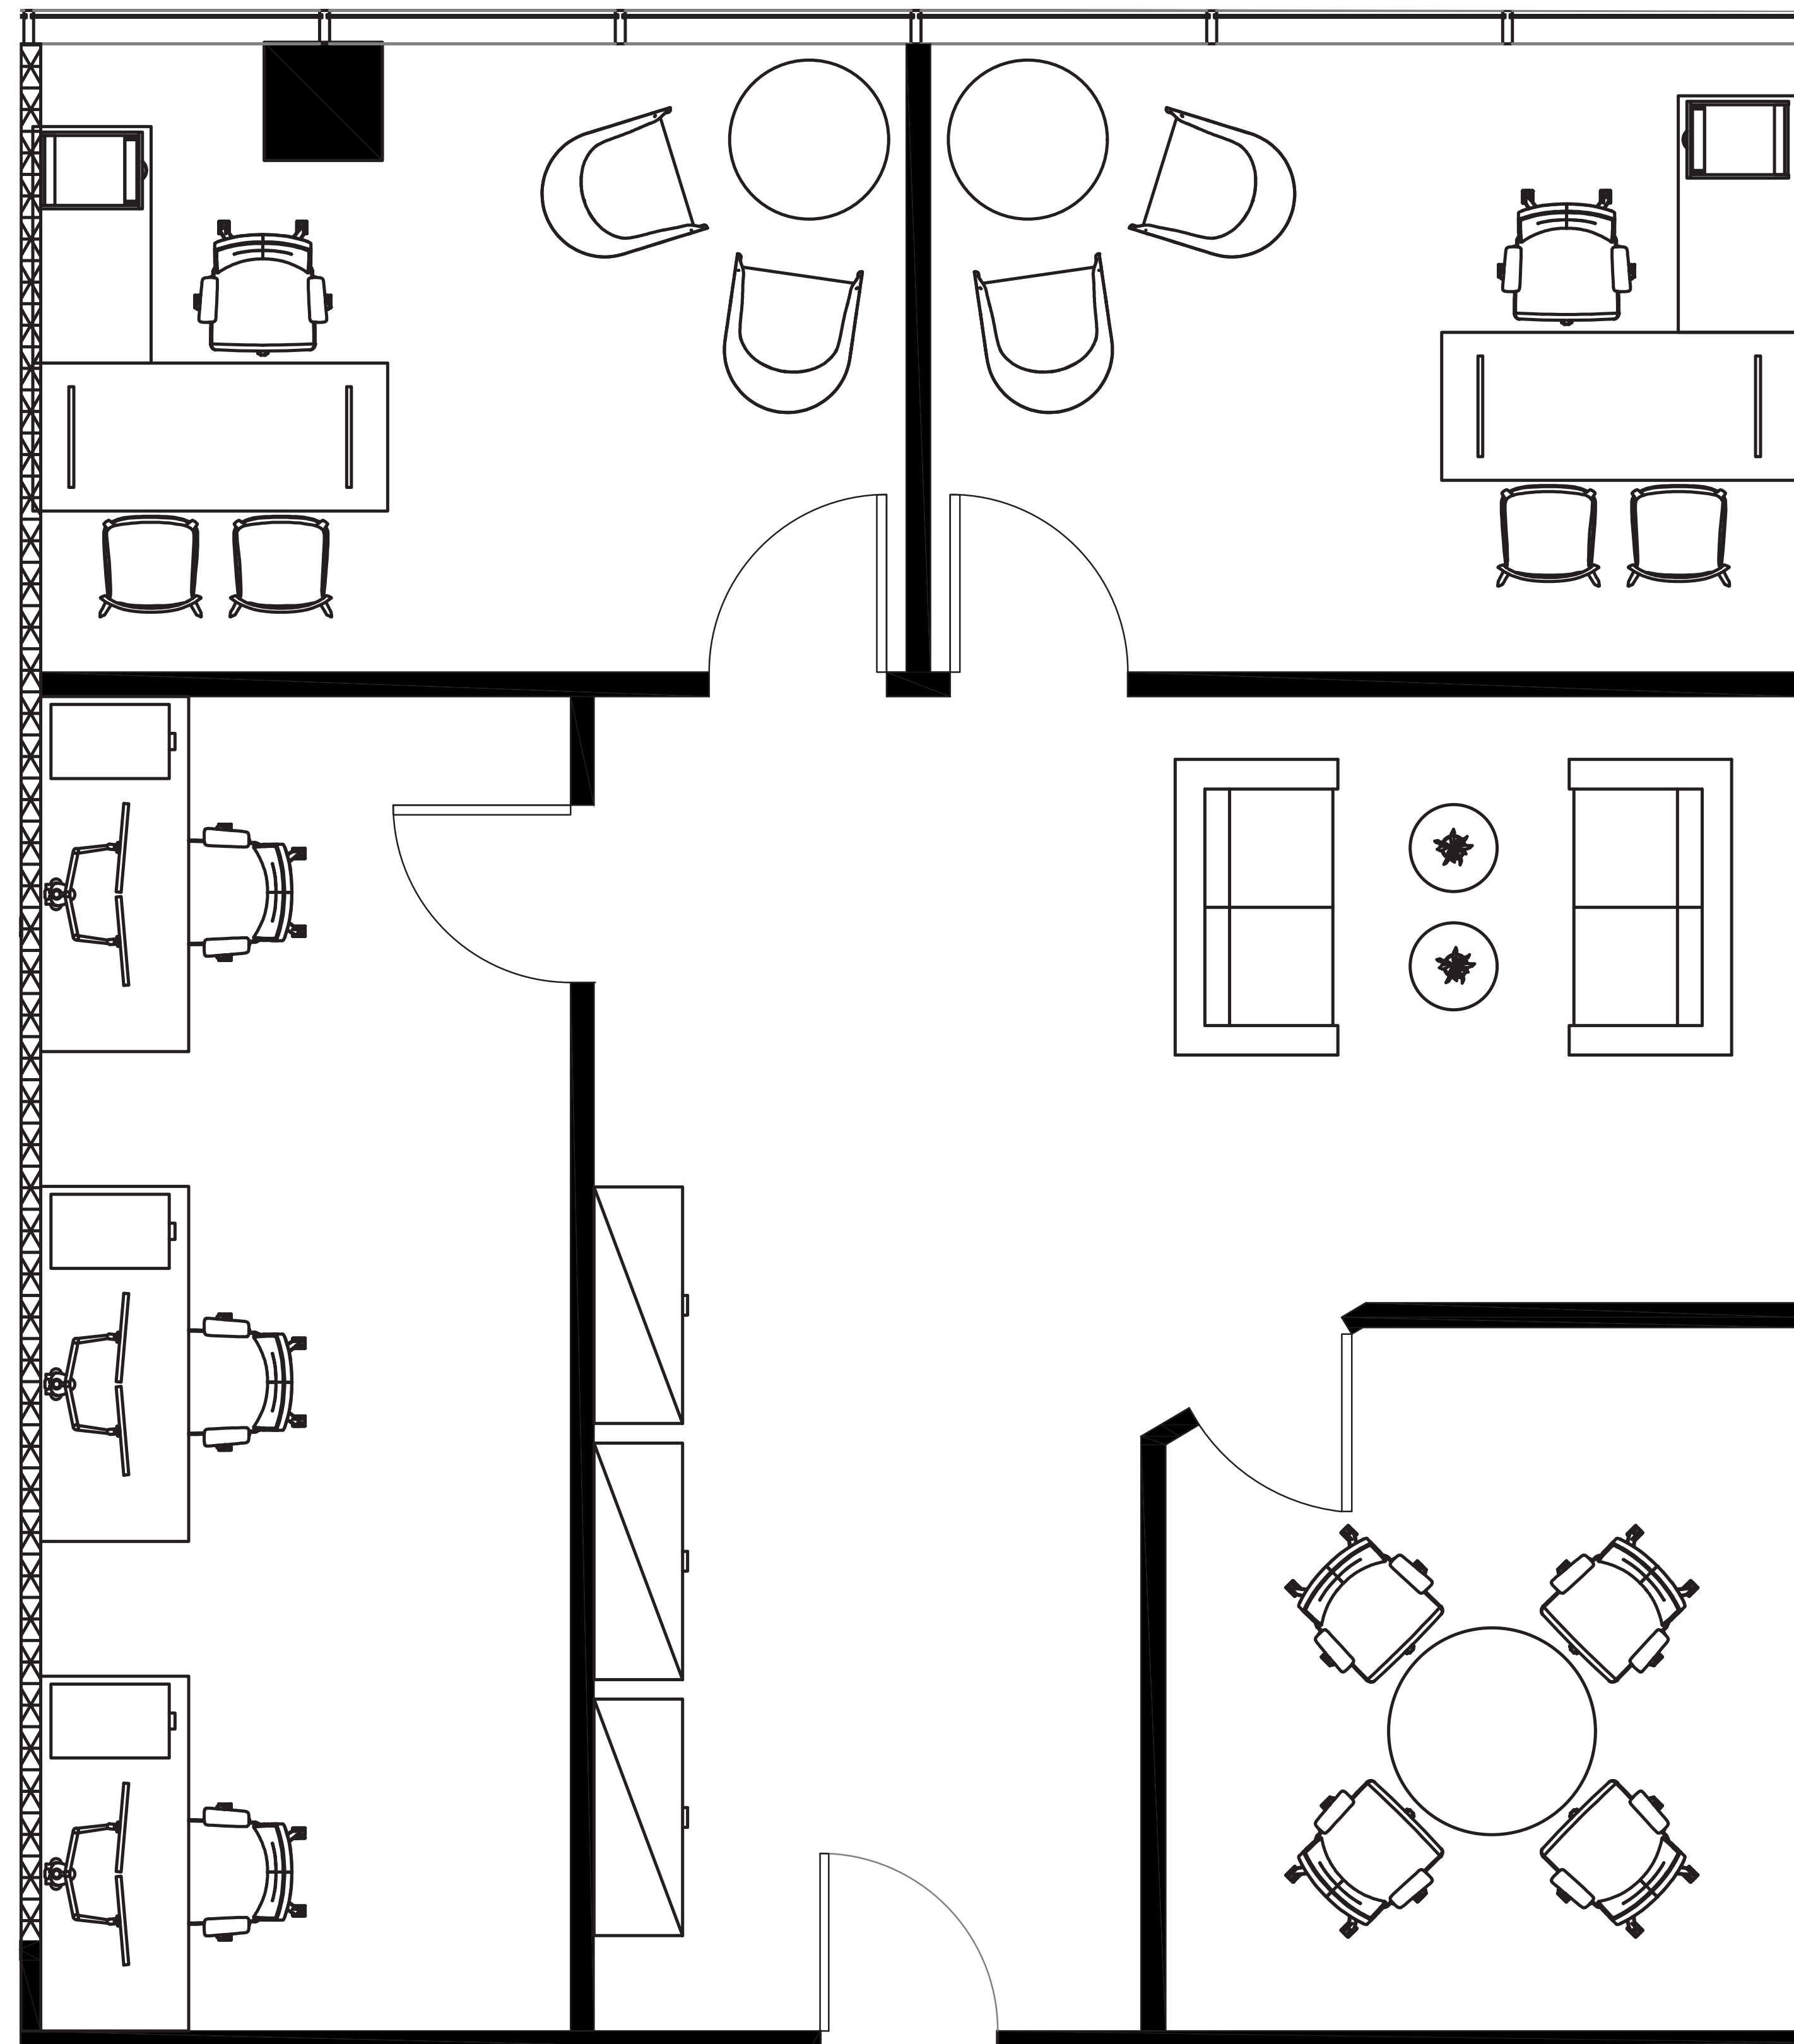

SUITE: 570

RSF: 1,232

700 BRAND

AS-BUILT CONFIGURATION

PRIVATE OFFICES.....	2
CONFERENCE ROOMS.....	1
OPEN WORK AREA.....	+/-3

KEY PLAN

Not to scale, furniture and appliances not included

For leasing information please contact:
USALEASING@ONNI.COM
(213) 629-2041