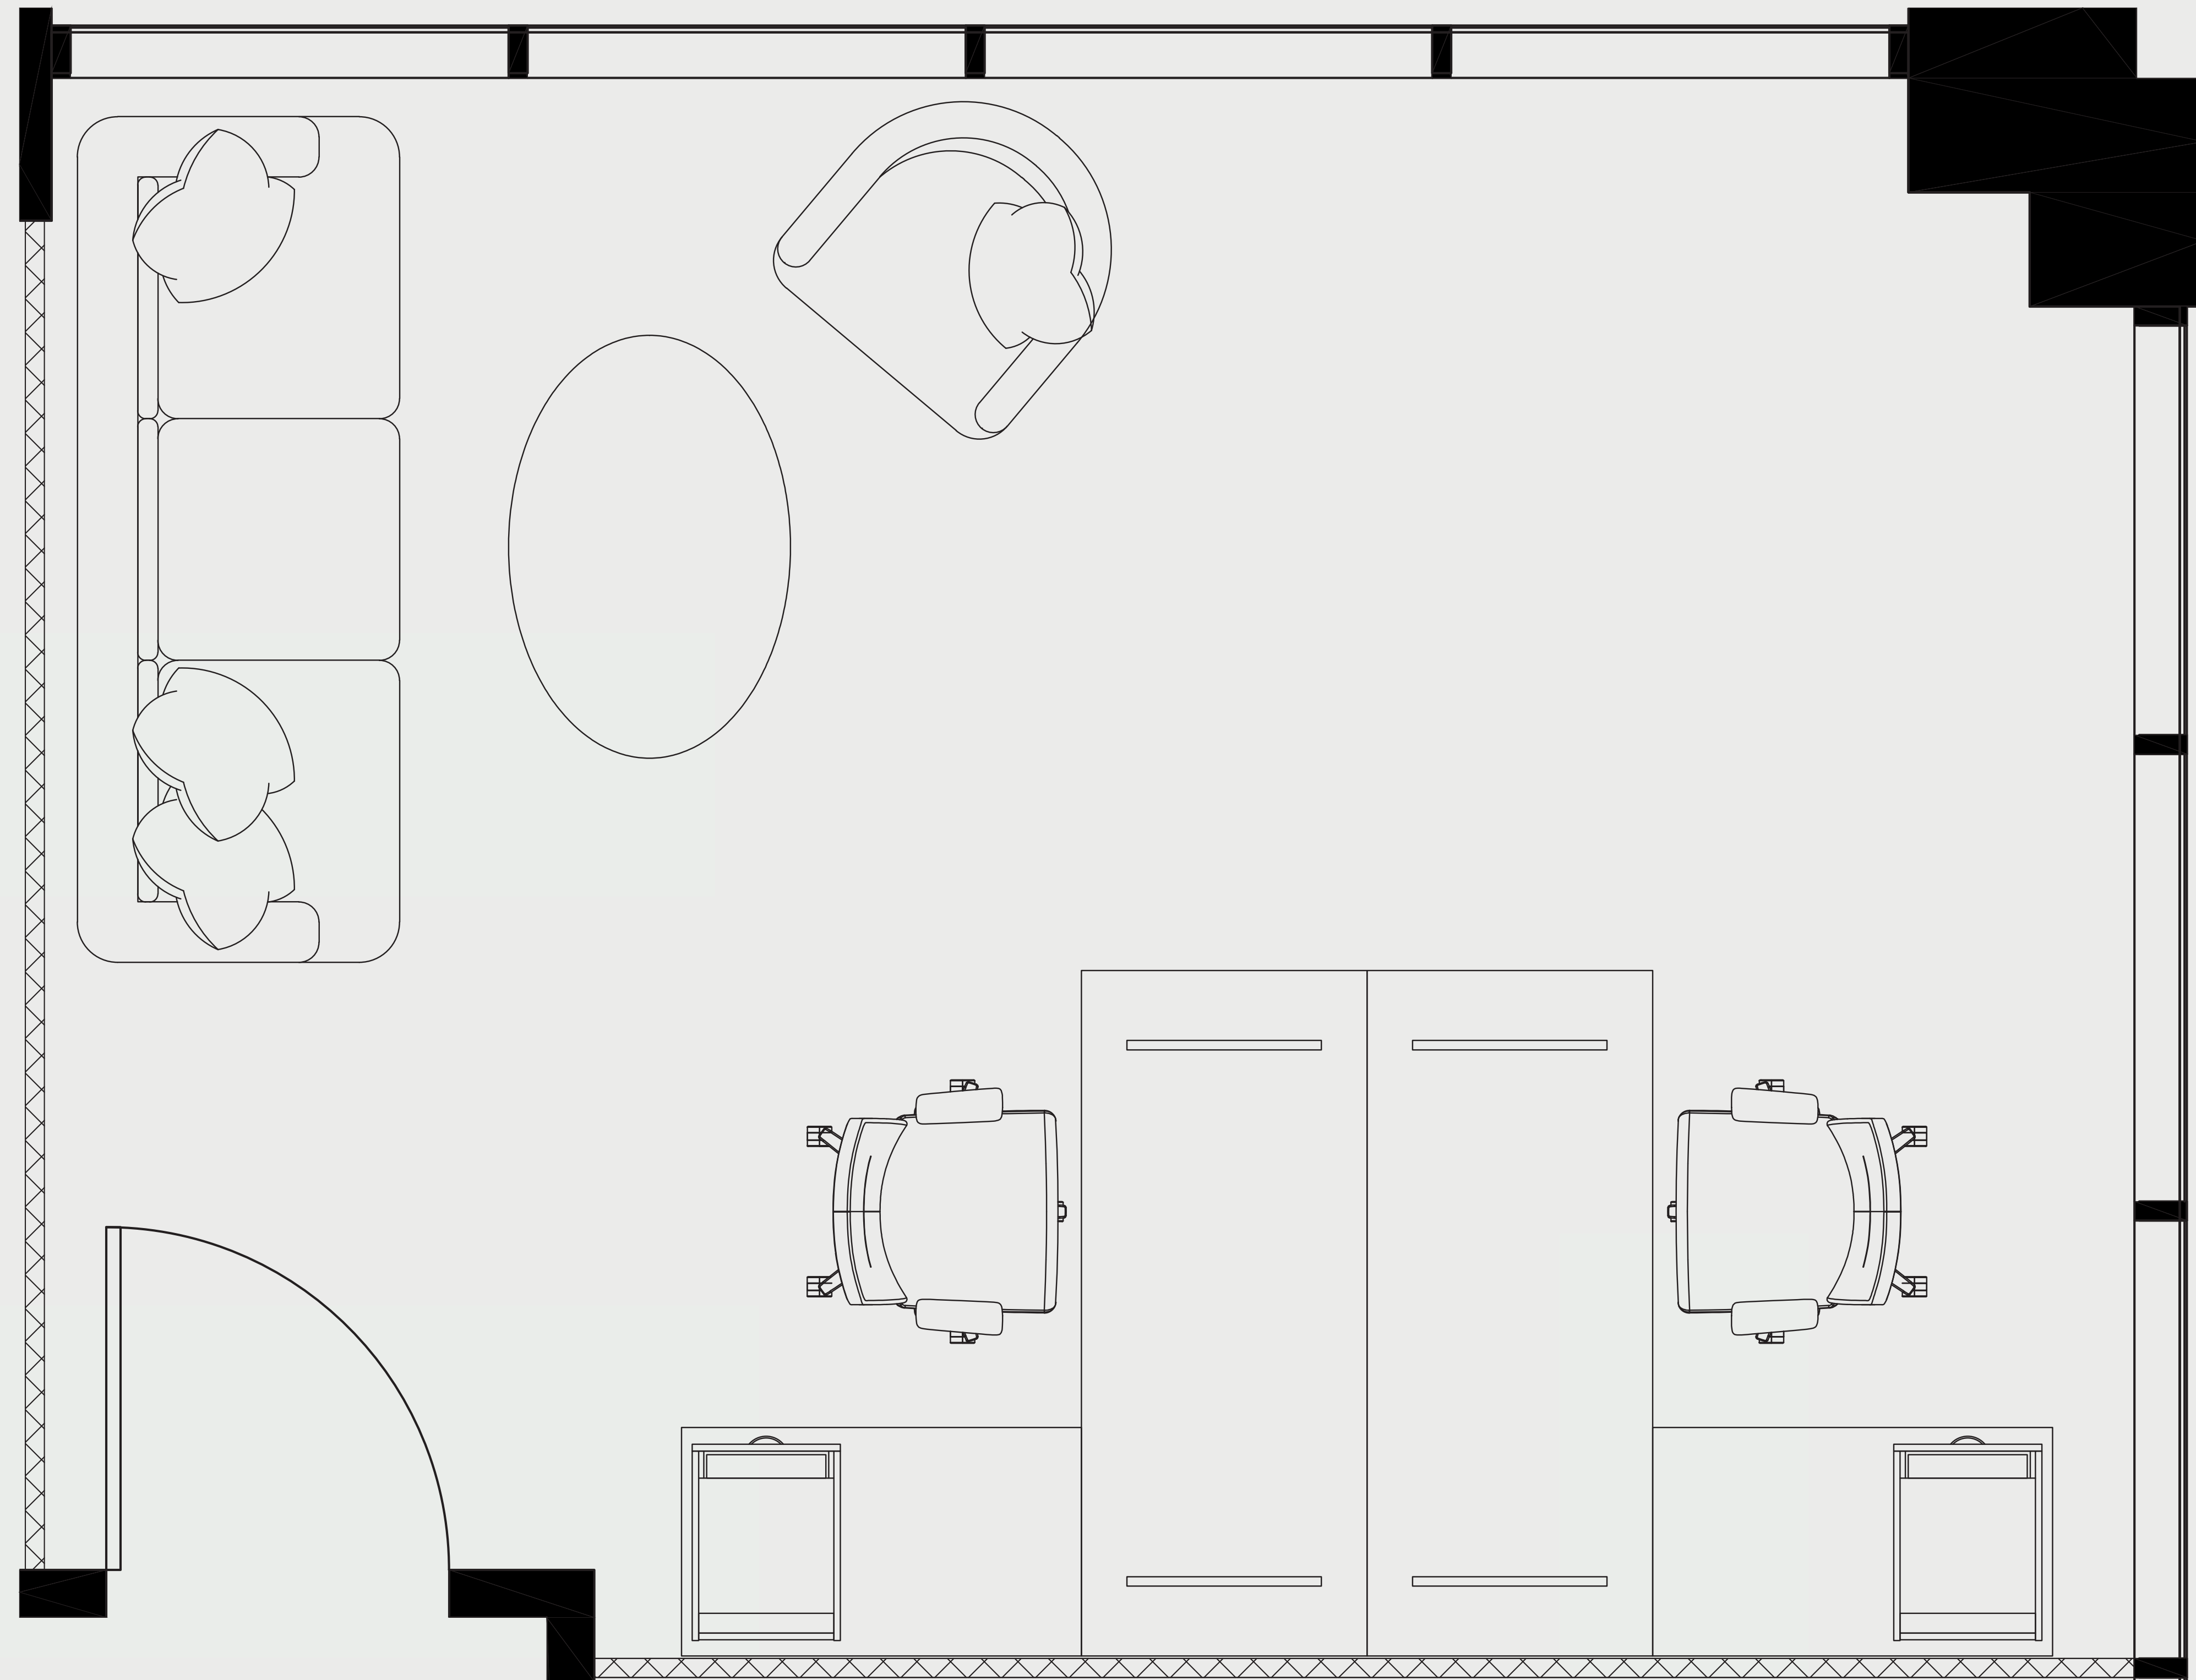

SUITE: 280

RSF: 437

535 BRAND

AS-BUILT CONFIGURATION

OPEN WORK AREA.....+/-2

KEY PLAN

Not to scale, furniture and appliances not included

For leasing information please contact: