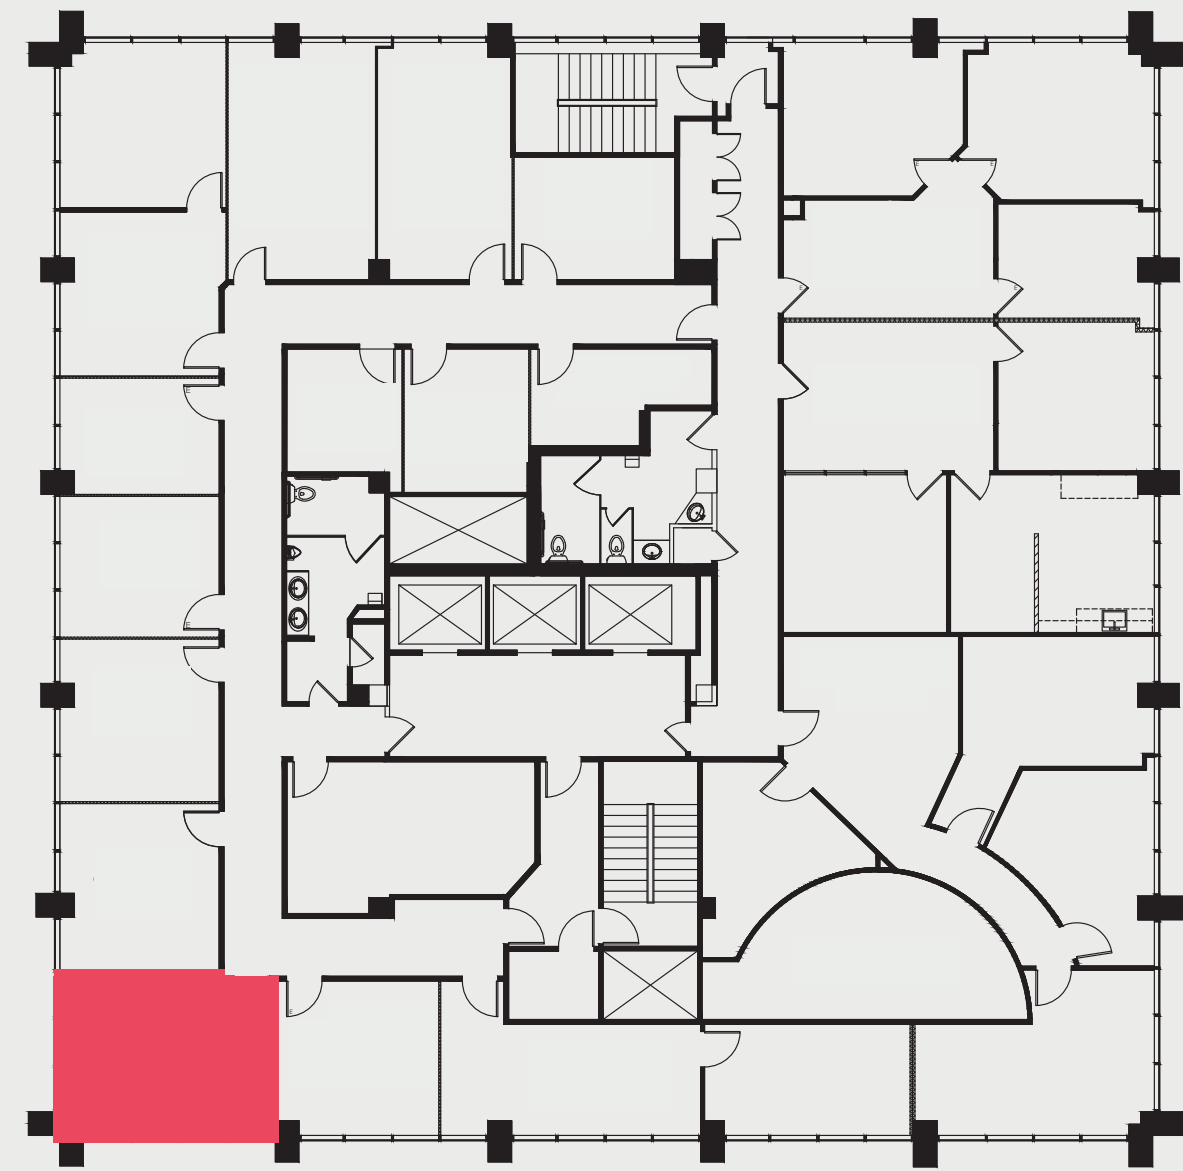

SUITE: 280

RSF: 437

535 BRAND

AS-BUILT CONFIGURATION

OPEN WORK AREA.....+/-2

KEY PLAN

Not to scale, furniture and appliances not included

For leasing information please contact: