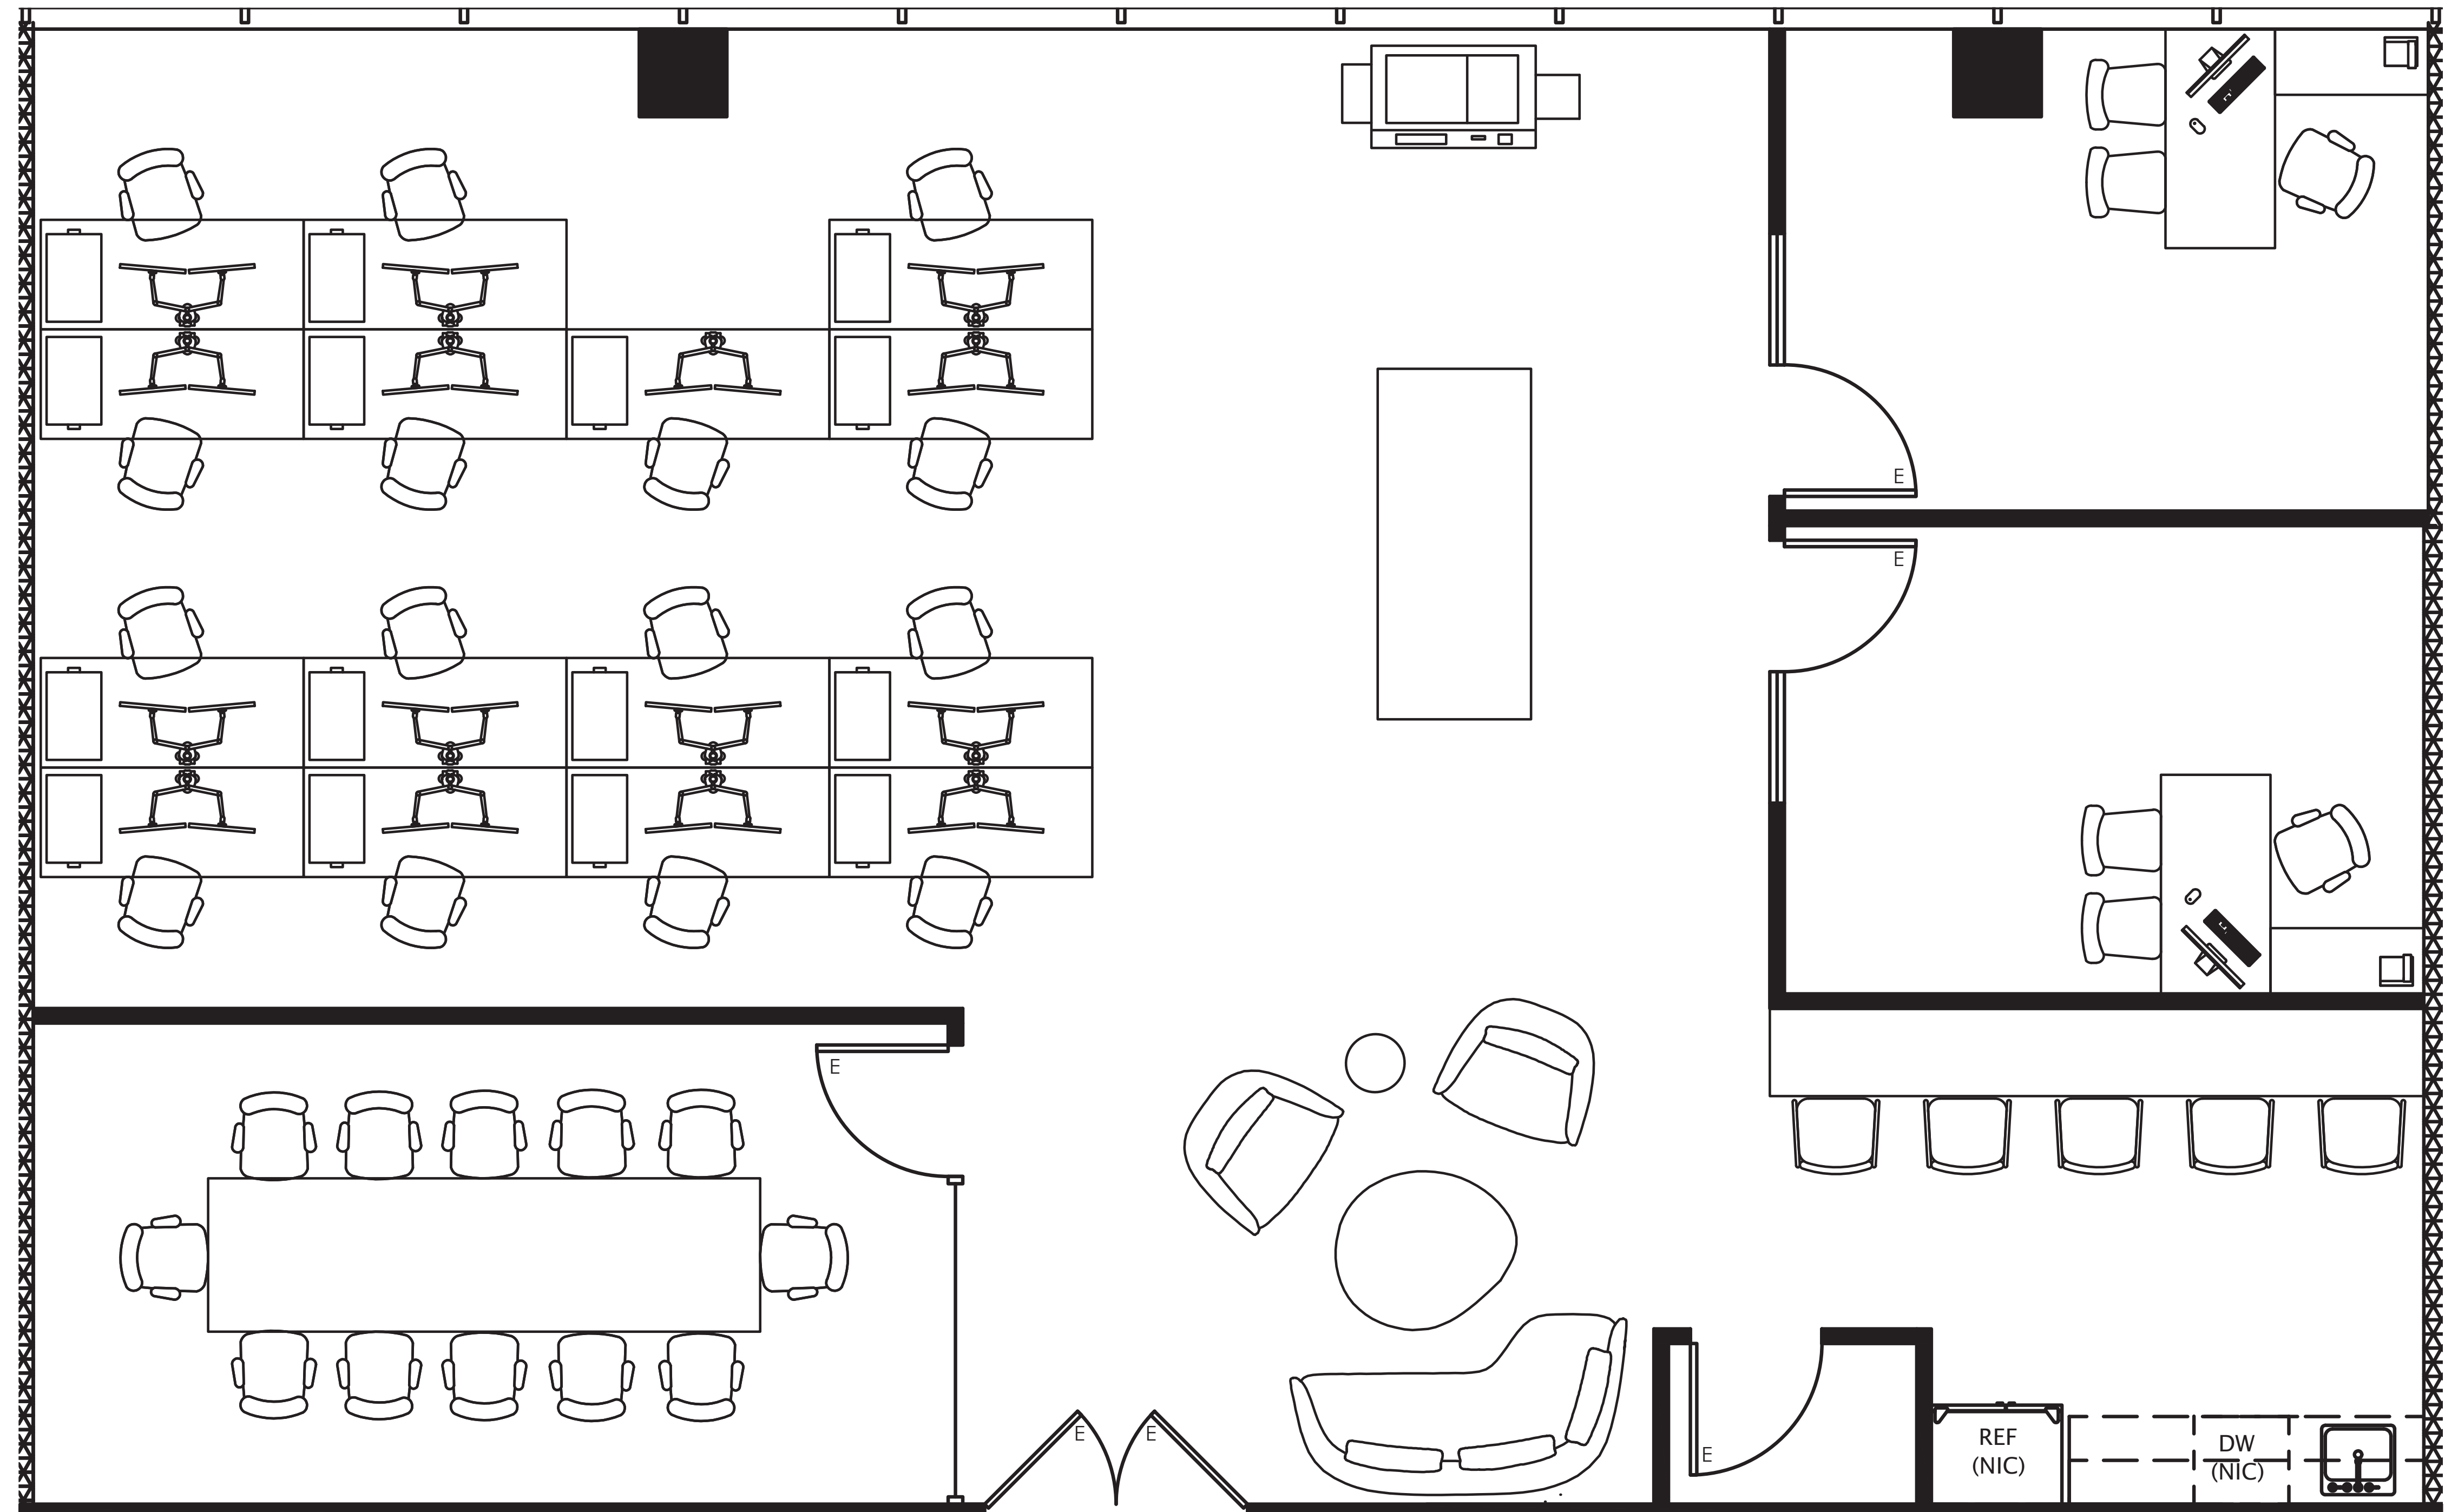

SUITE: 840

RSF: 2,302

700 BRAND

AS-BUILT CONFIGURATION

OFFICES.....	2
RECEPTION.....	1
CONFERENCE ROOMS.....	1
KITCHEN.....	1
OPEN WORK AREA.....	+/- 15

Not to scale, furniture and appliances not included

KEY PLAN

For leasing information please contact:
USALEASING@ONNI.COM
(213) 629-2041