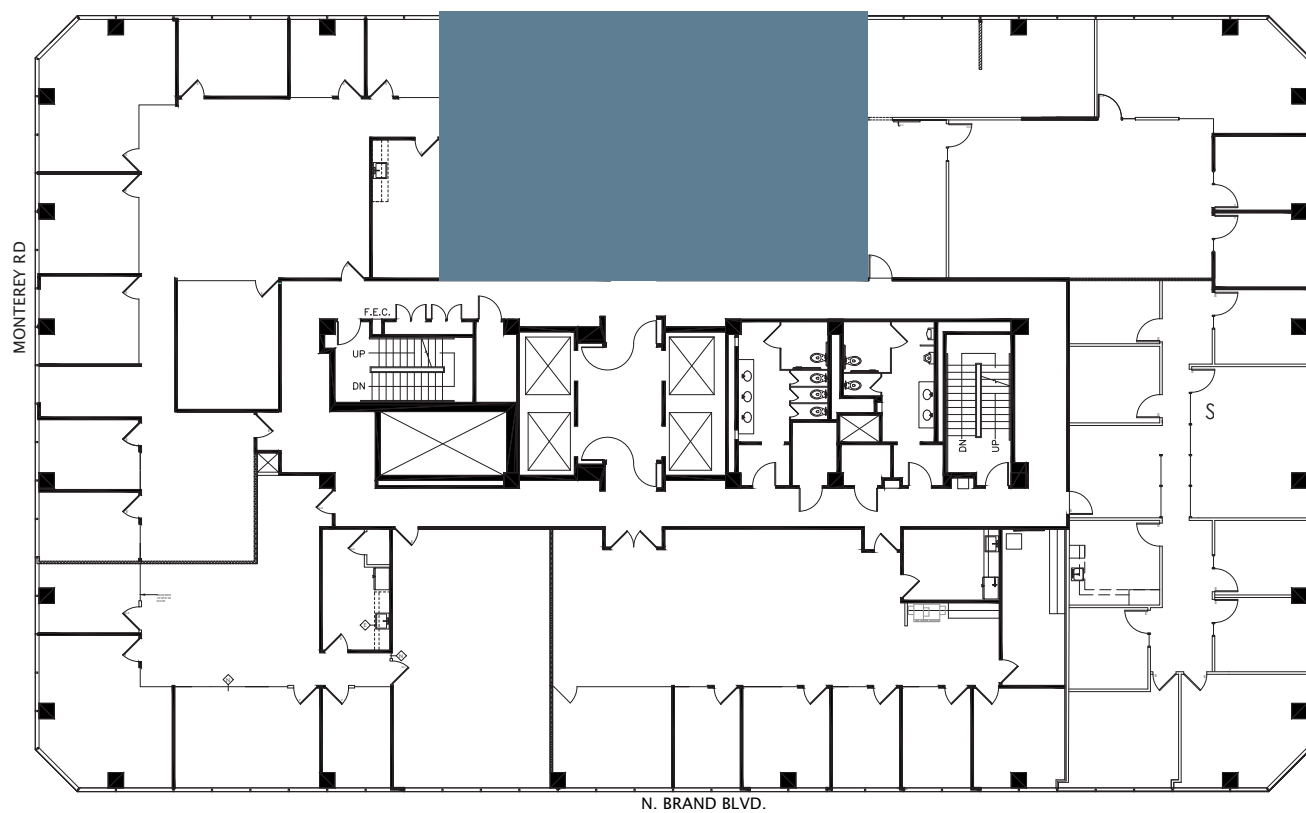

SUITE: 840

RSF: 2,302

700 BRAND

AS-BUILT CONFIGURATION

OFFICES.....	2
RECEPTION.....	1
CONFERENCE ROOMS.....	1
KITCHEN.....	1
OPEN WORK AREA.....	+/- 15

Not to scale, furniture and appliances not included

KEY PLAN

For leasing information please contact:
USALEASING@ONNI.COM
(213) 629-2041