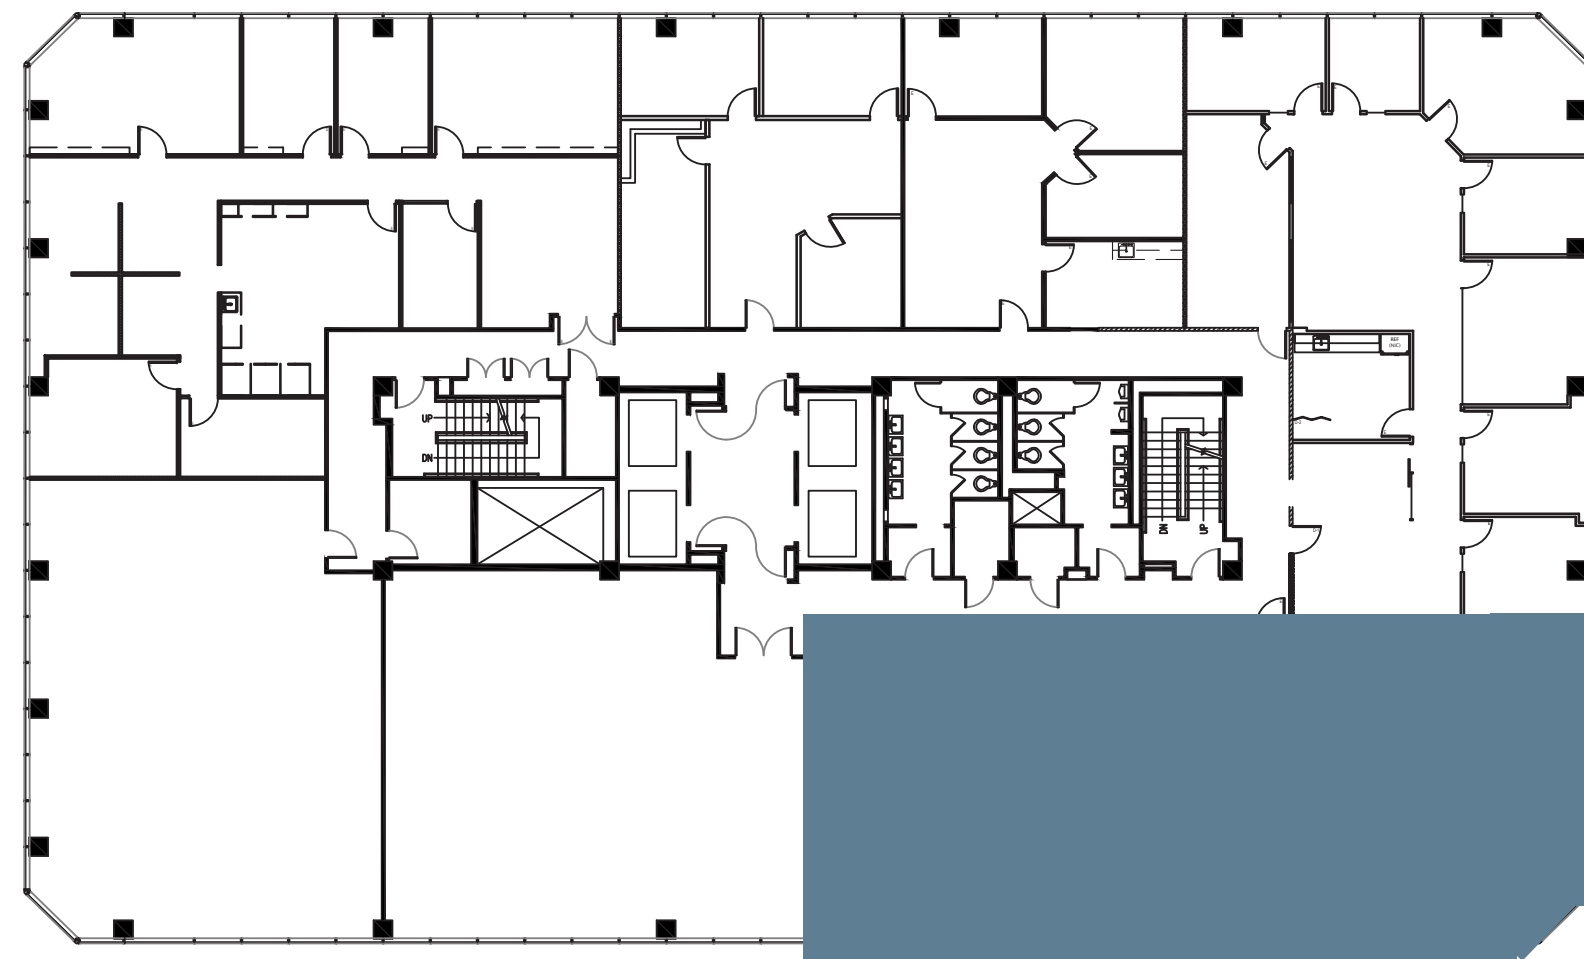

SUITE: 500

RSF: 3,463

700BRAND

AS-BUILT CONFIGURATION

- OFFICES..... 5
- KITCHEN..... 1
- OPEN WORK AREA..... +/-16

Not to scale, furniture and appliances not included

KEY PLAN

For leasing information please contact:
USALEASING@ONNI.COM
(213) 629-2041