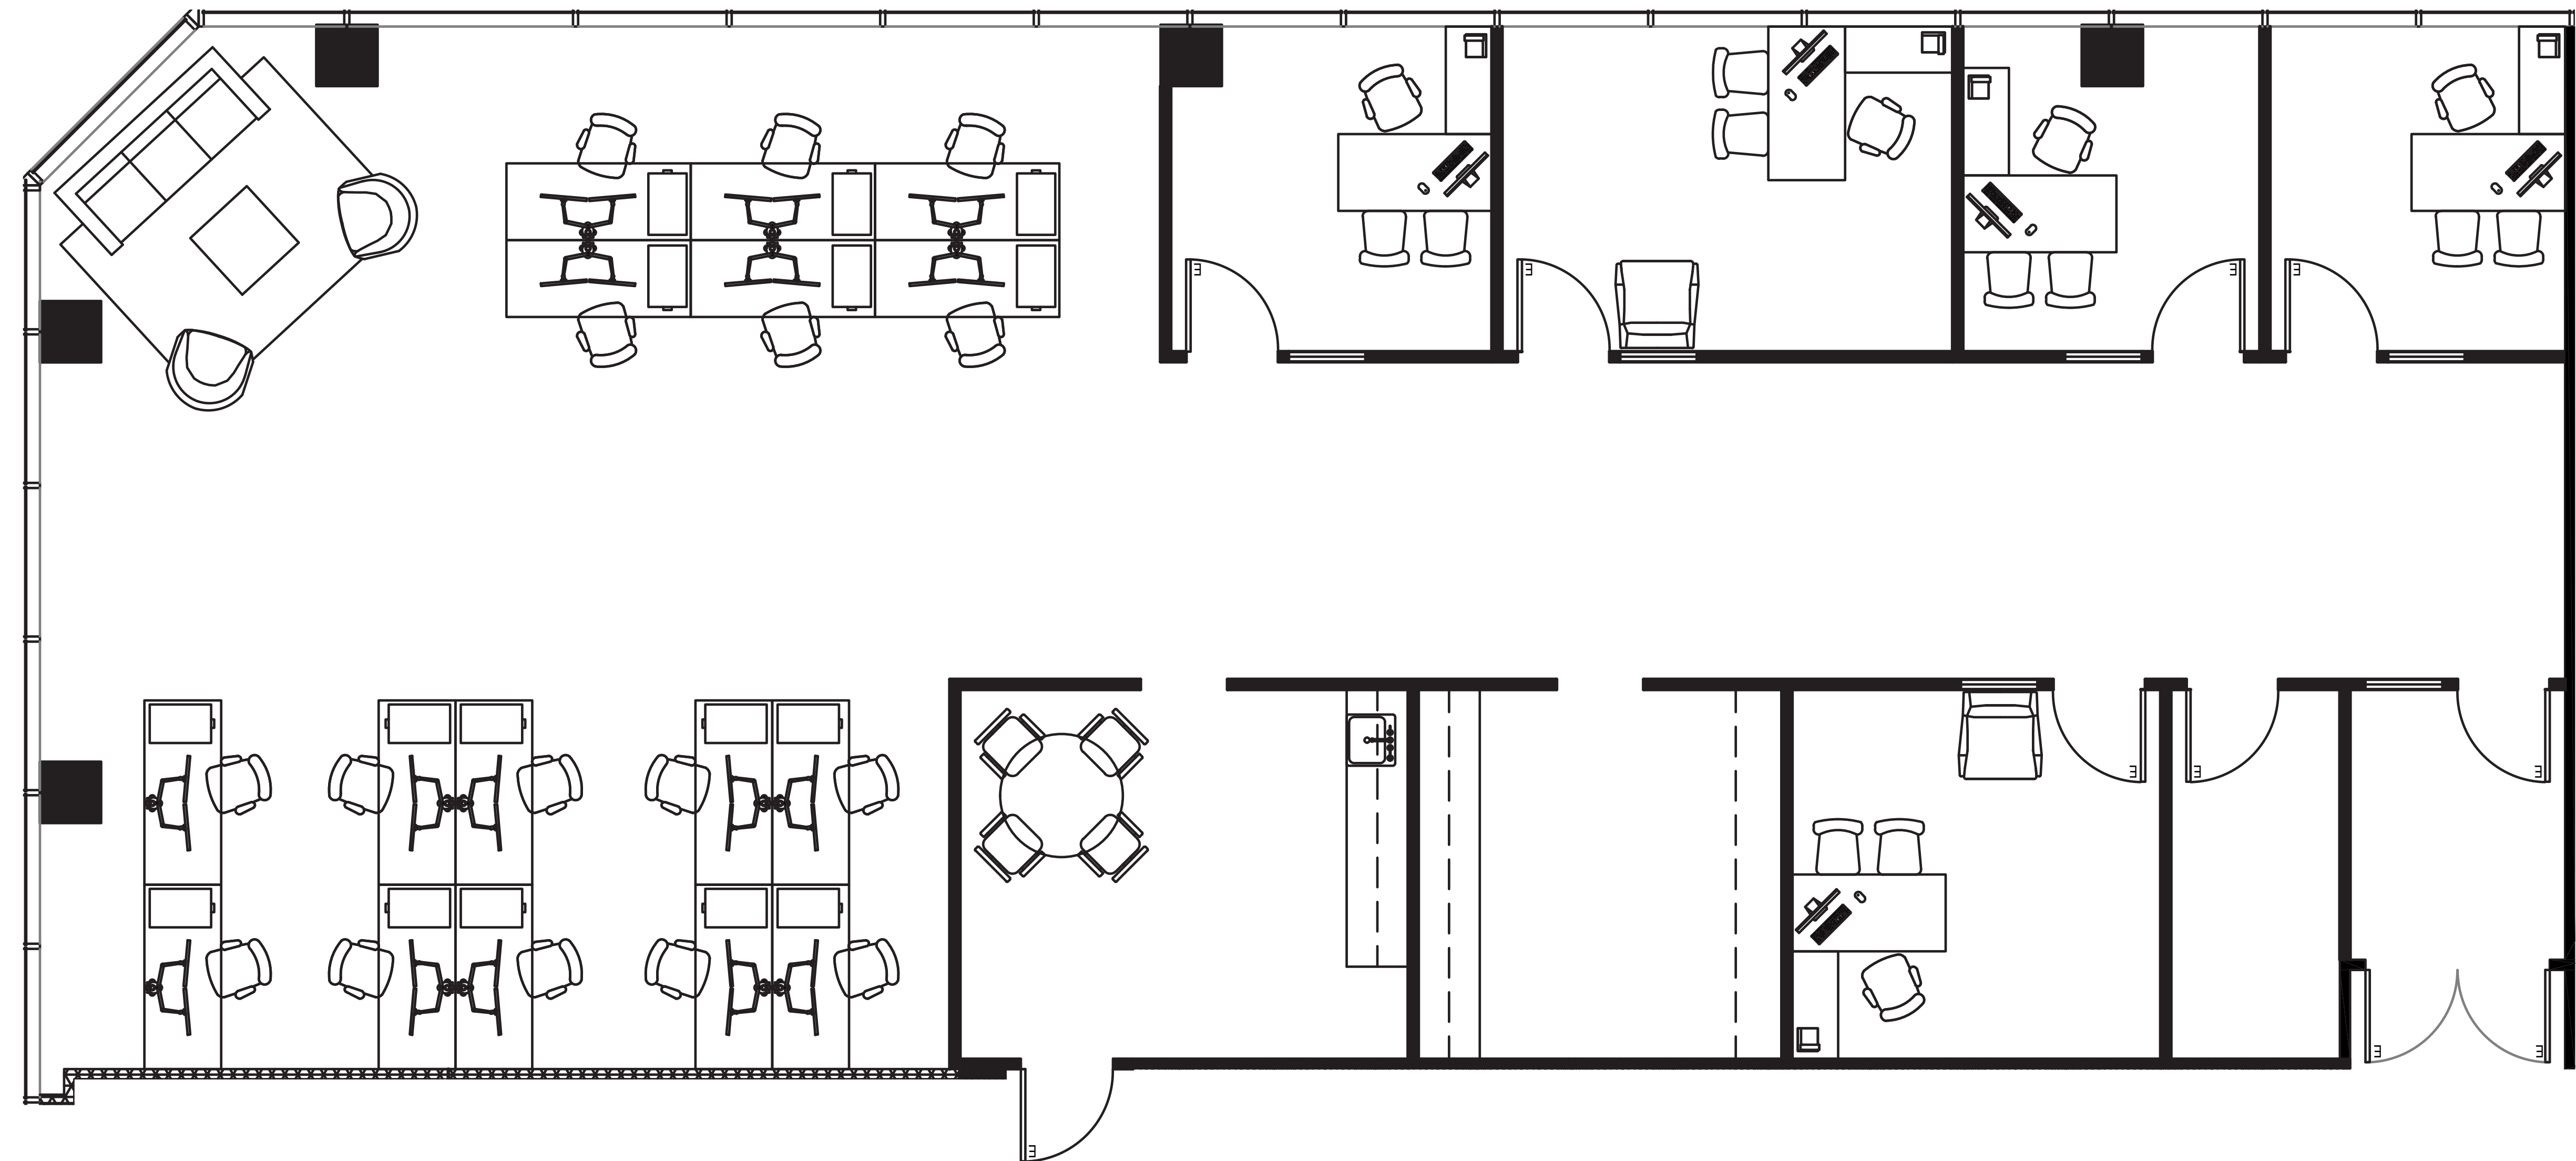

SUITE: 500

RSF: 3,463

700BRAND

AS-BUILT CONFIGURATION

- OFFICES..... 5
- KITCHEN..... 1
- OPEN WORK AREA..... +/-16

Not to scale, furniture and appliances not included

KEY PLAN

For leasing information please contact:
USALEASING@ONNI.COM
(213) 629-2041