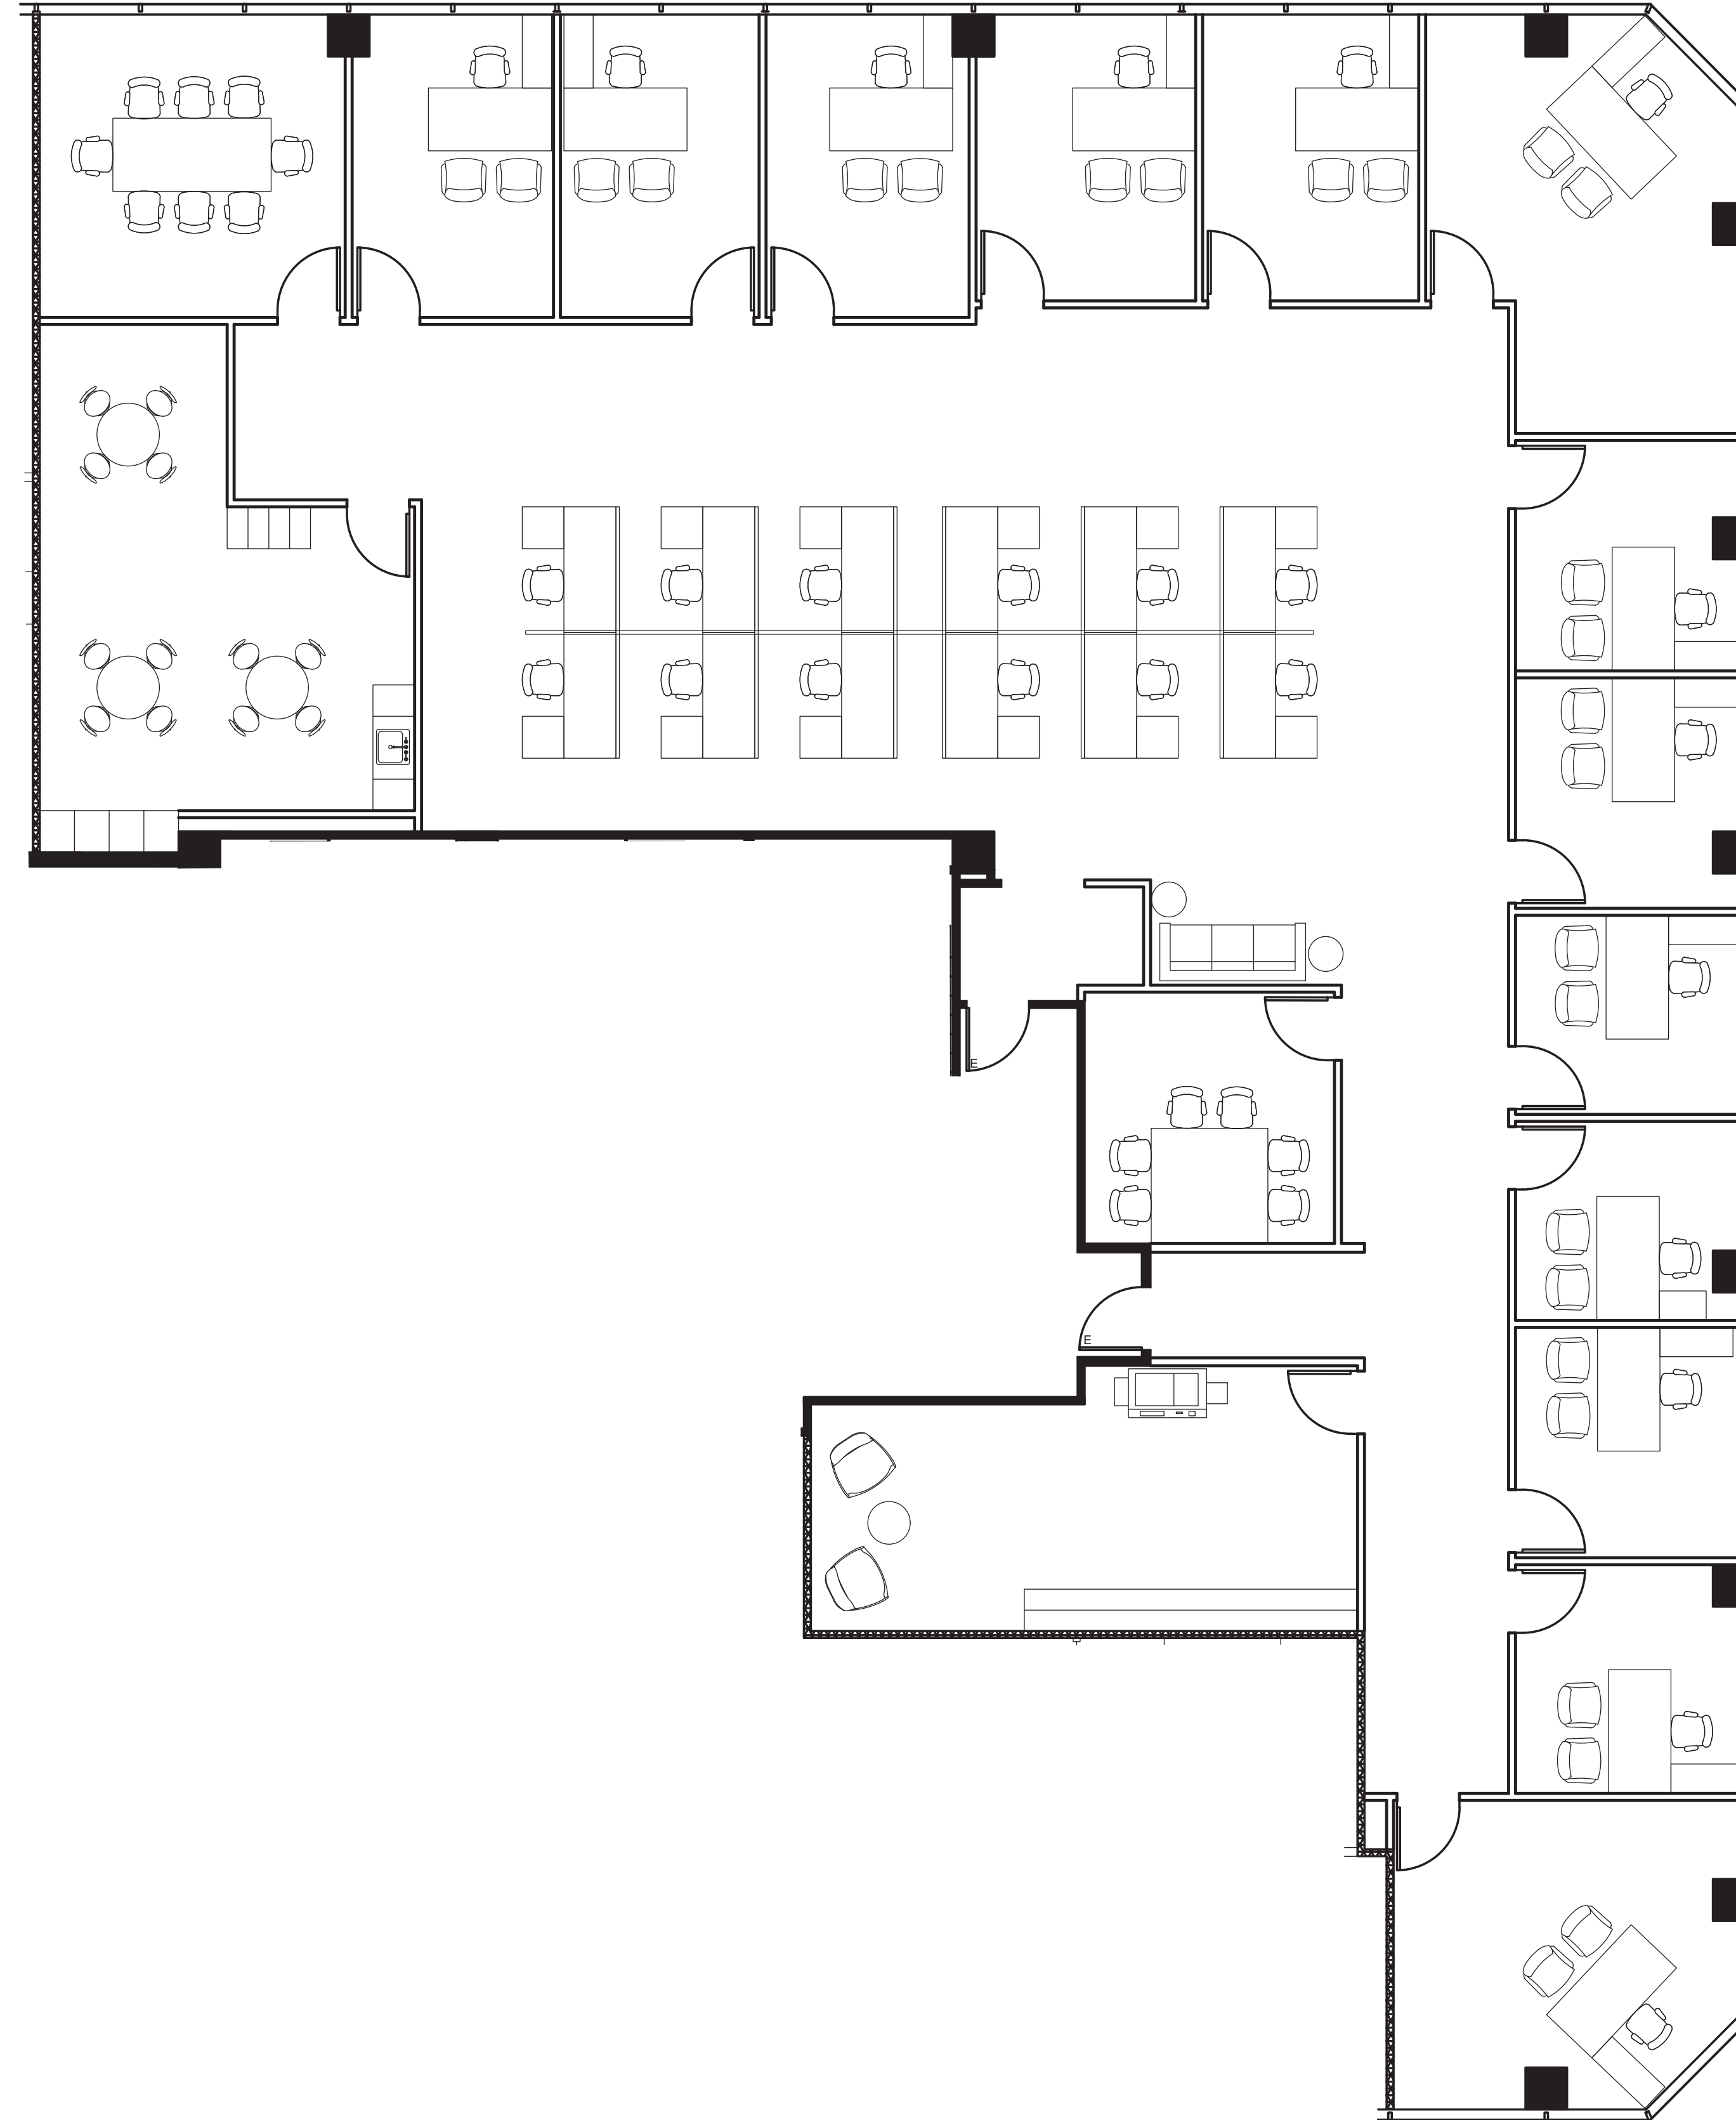

SUITE: 300

RSF: 5,942

700 BRAND

AS-BUILT CONFIGURATION

PRIVATE OFFICES.....	11
CONFERENCE ROOMS.....	3
KITCHEN.....	1
OPEN WORK AREA.....	+/- 12

Not to scale, furniture and appliances not included

KEY PLAN

For leasing information please contact:
USALEASING@ONNI.COM
(213) 629-2041