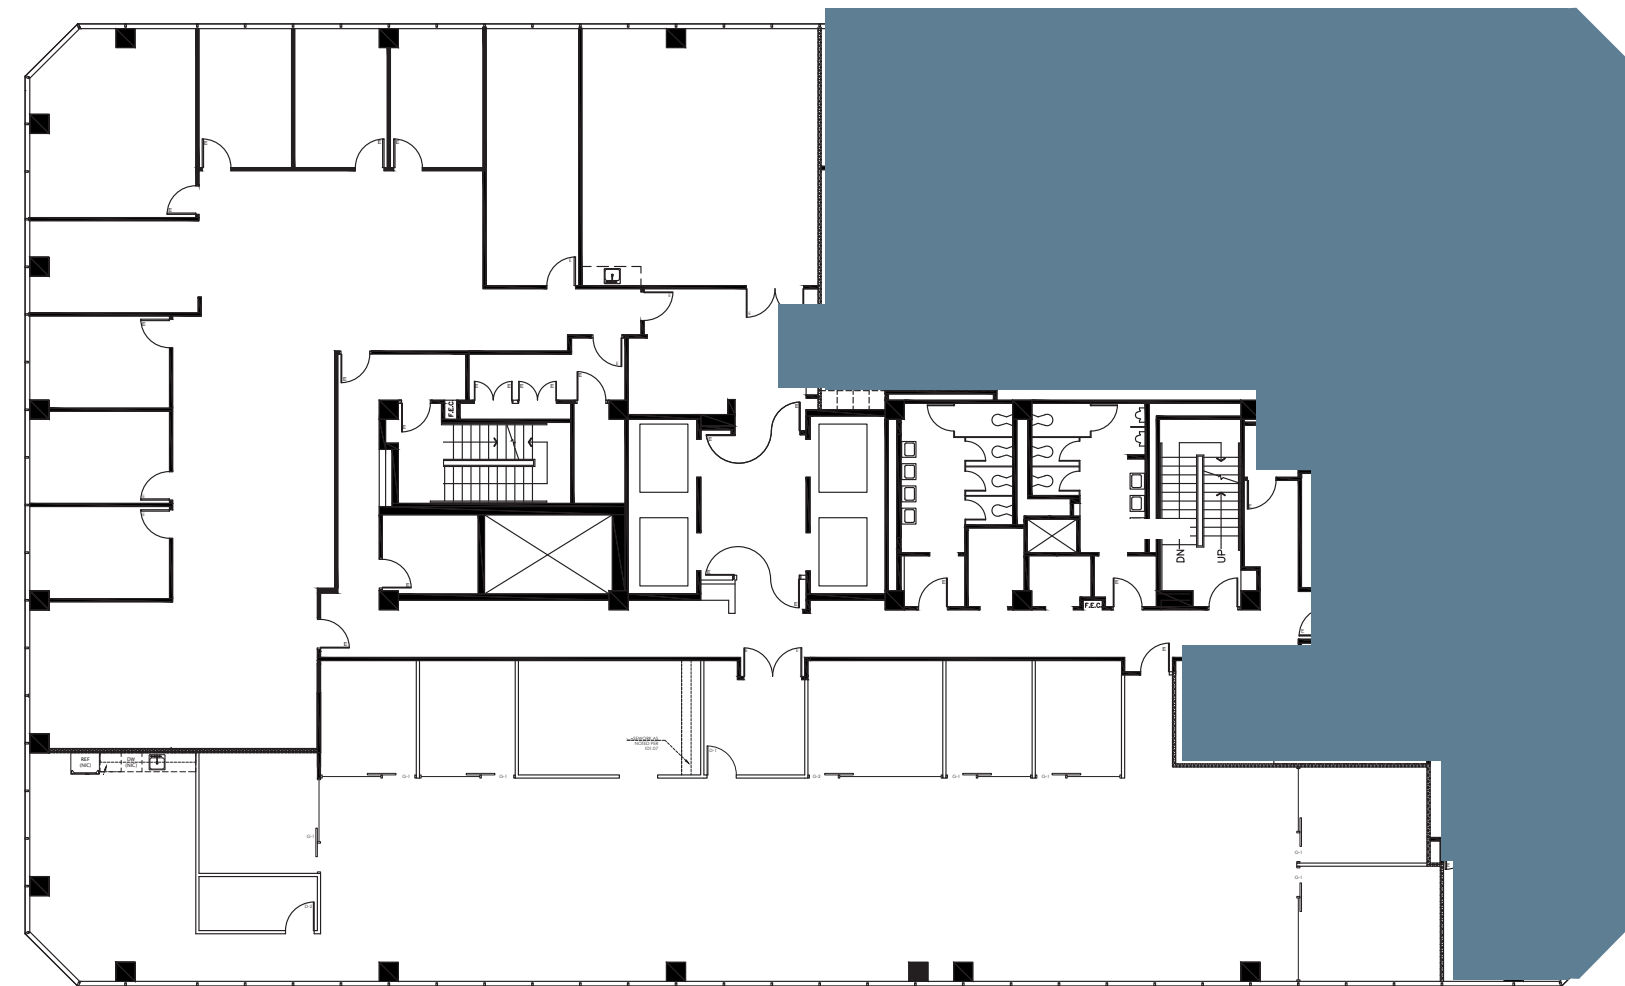

SUITE: 300

RSF: 5,942

700 BRAND

AS-BUILT CONFIGURATION

PRIVATE OFFICES.....	11
CONFERENCE ROOMS.....	3
KITCHEN.....	1
OPEN WORK AREA.....	+/- 12

Not to scale, furniture and appliances not included

KEY PLAN

For leasing information please contact:
USALEASING@ONNI.COM
(213) 629-2041