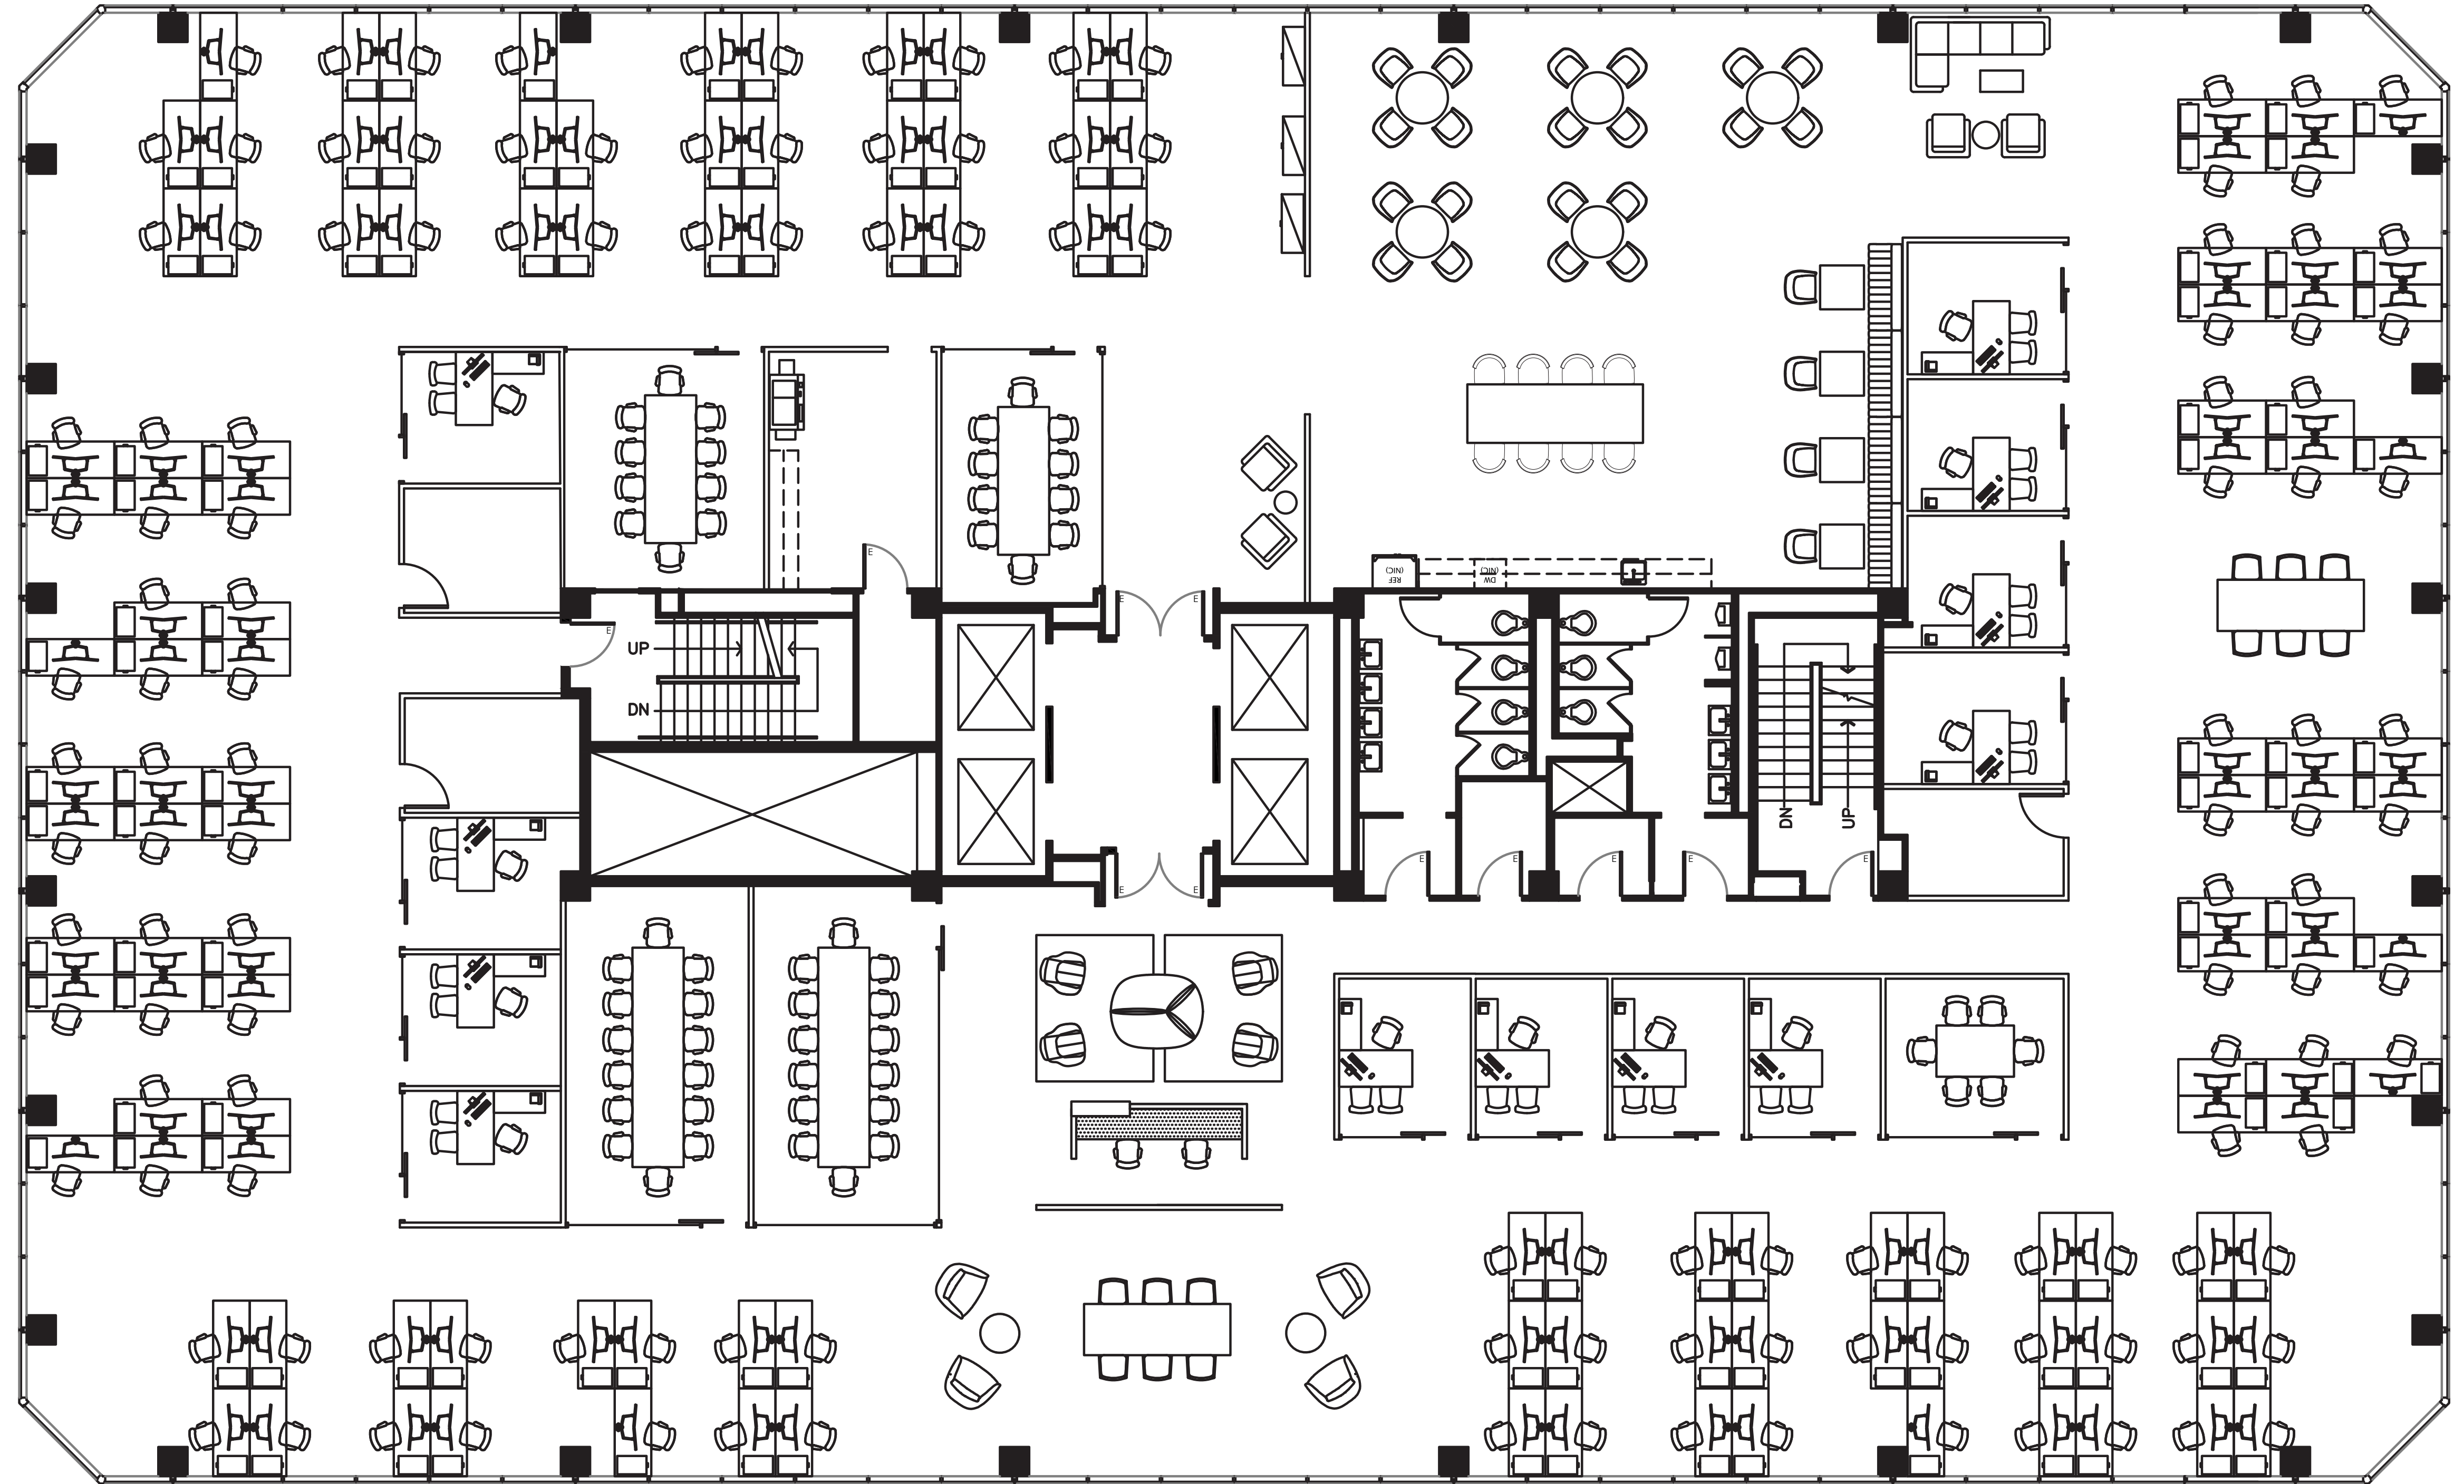

SUITE: 1400

RSF: 16,484

700 BRAND

AS-BUILT CONFIGURATION

PRIVATE OFFICES.....	12
RECEPTION.....	1
CONFERENCE ROOMS.....	5
KITCHEN.....	1
OPEN WORK AREA.....	138

Not to scale, furniture and appliances not included

KEY PLAN

For leasing information please contact:
USALEASING@ONNI.COM
(213) 629-2041