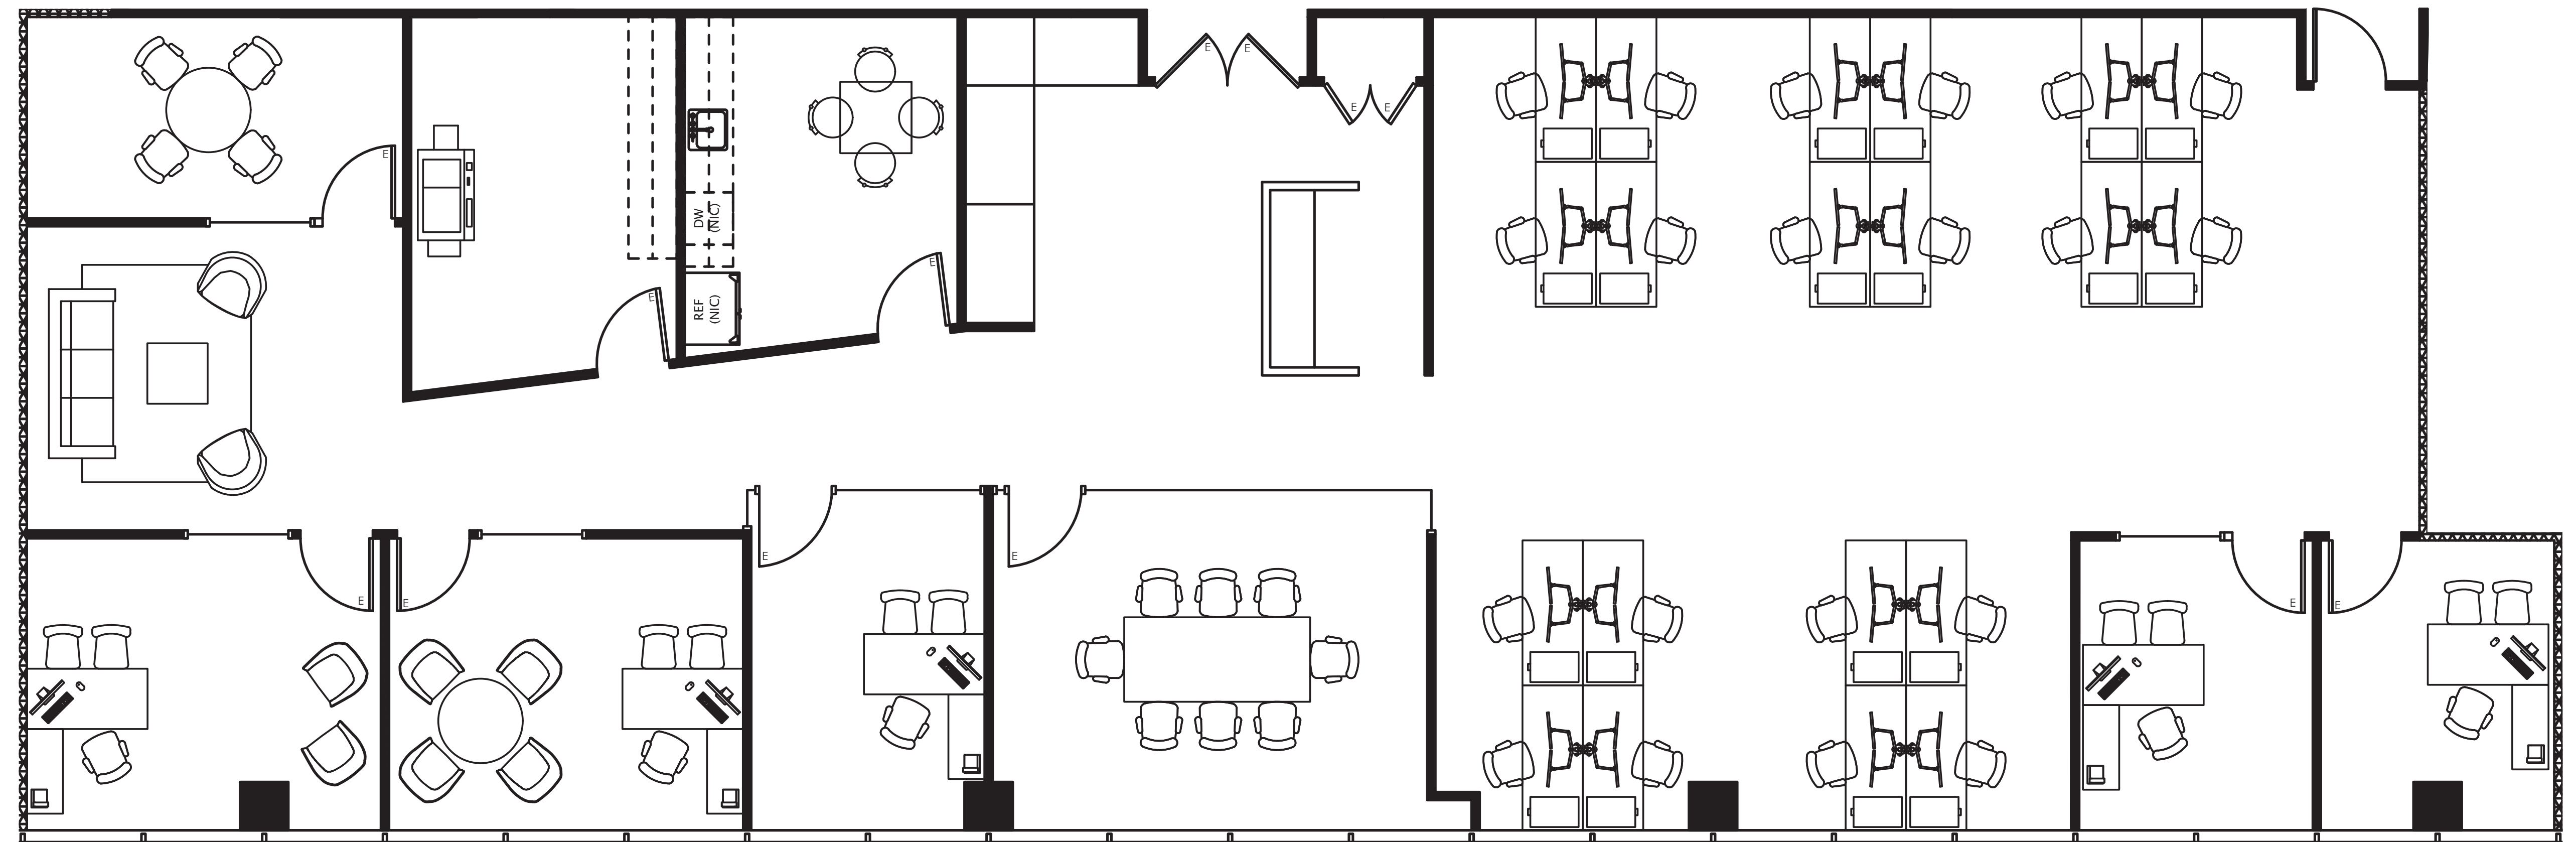

SUITE: 440

RSF: 4,264

700BRAND

AS-BUILT CONFIGURATION

OFFICES.....	5
RECEPTION.....	1
CONFERENCE ROOMS.....	1
KITCHEN.....	1
OPEN WORK AREA.....	20

Not to scale, furniture and appliances not included

KEY PLAN