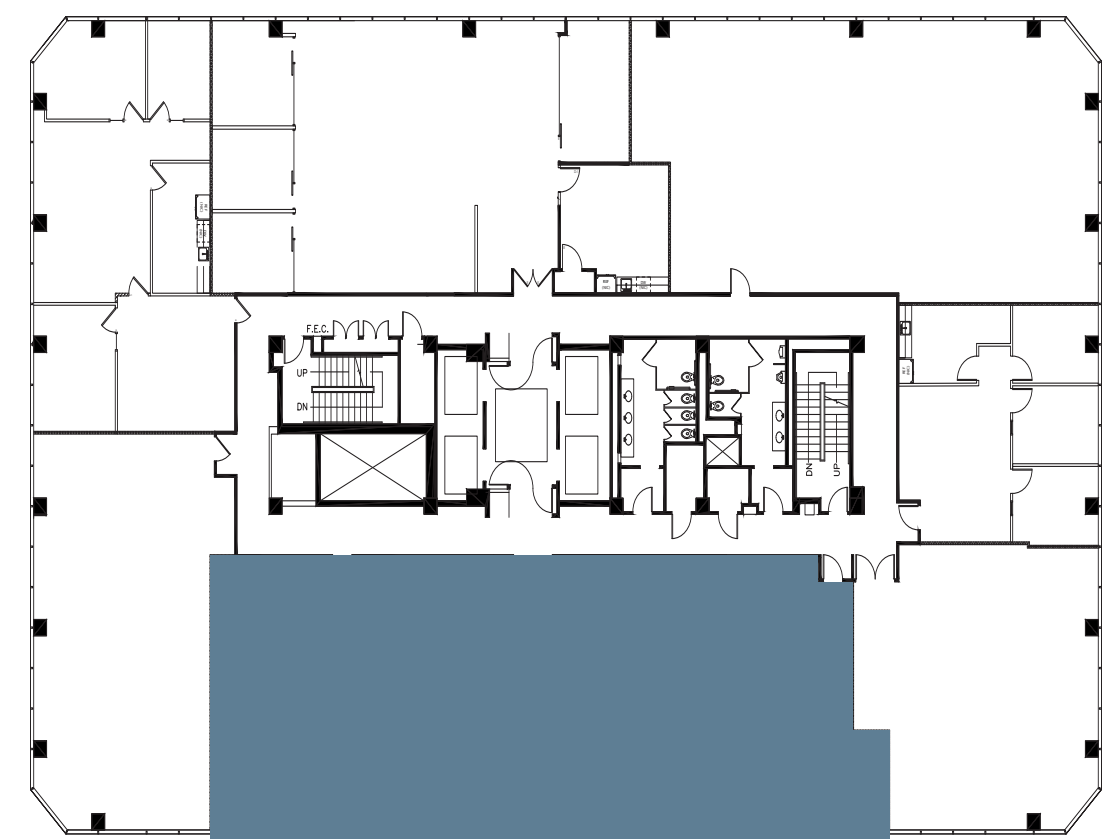

SUITE: 440

RSF: 4,264

700BRAND

AS-BUILT CONFIGURATION

OFFICES.....	5
RECEPTION.....	1
CONFERENCE ROOMS.....	1
KITCHEN.....	1
OPEN WORK AREA.....	20

Not to scale, furniture and appliances not included

KEY PLAN