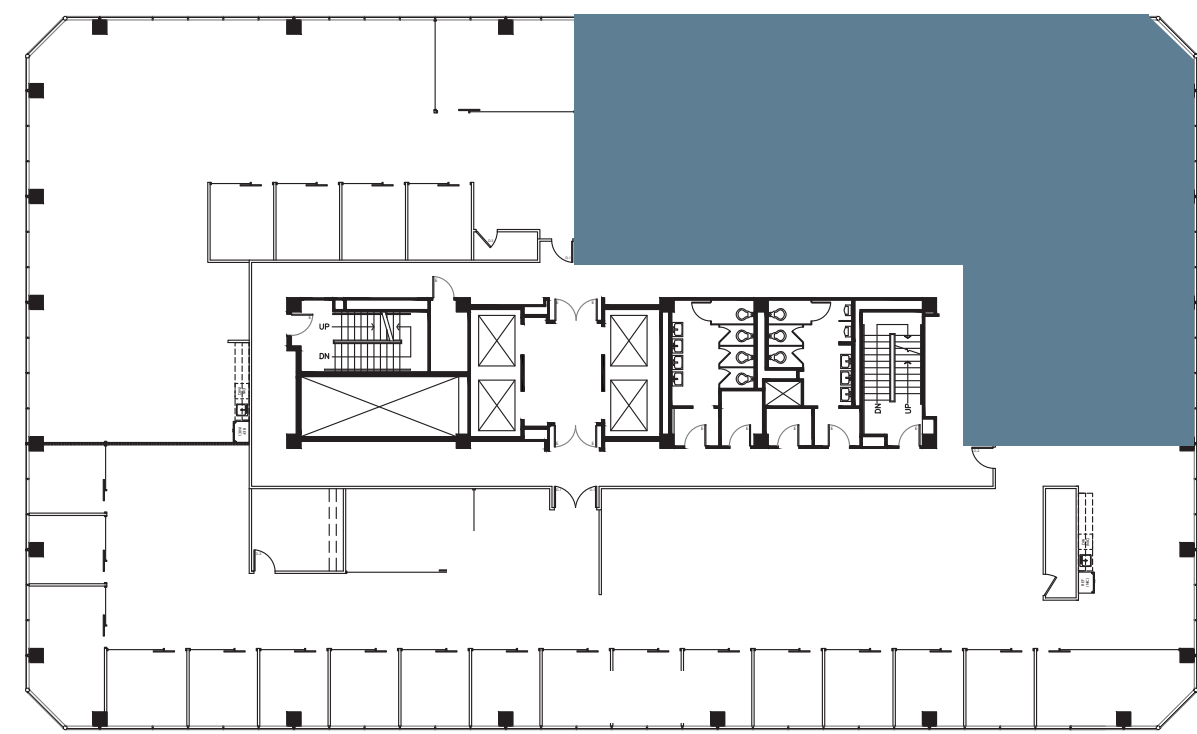

SUITE: 1425

RSF: 4,743

700 BRAND

AS-BUILT CONFIGURATION

PRIVATE OFFICES.....	4
RECEPTION.....	1
CONFERENCE ROOMS.....	1
KITCHEN.....	1
OPEN WORK AREA.....	+/- 36

Not to scale, furniture and appliances not included

KEY PLAN

For leasing information please contact:
USALEASING@ONNI.COM
(213) 629-2041