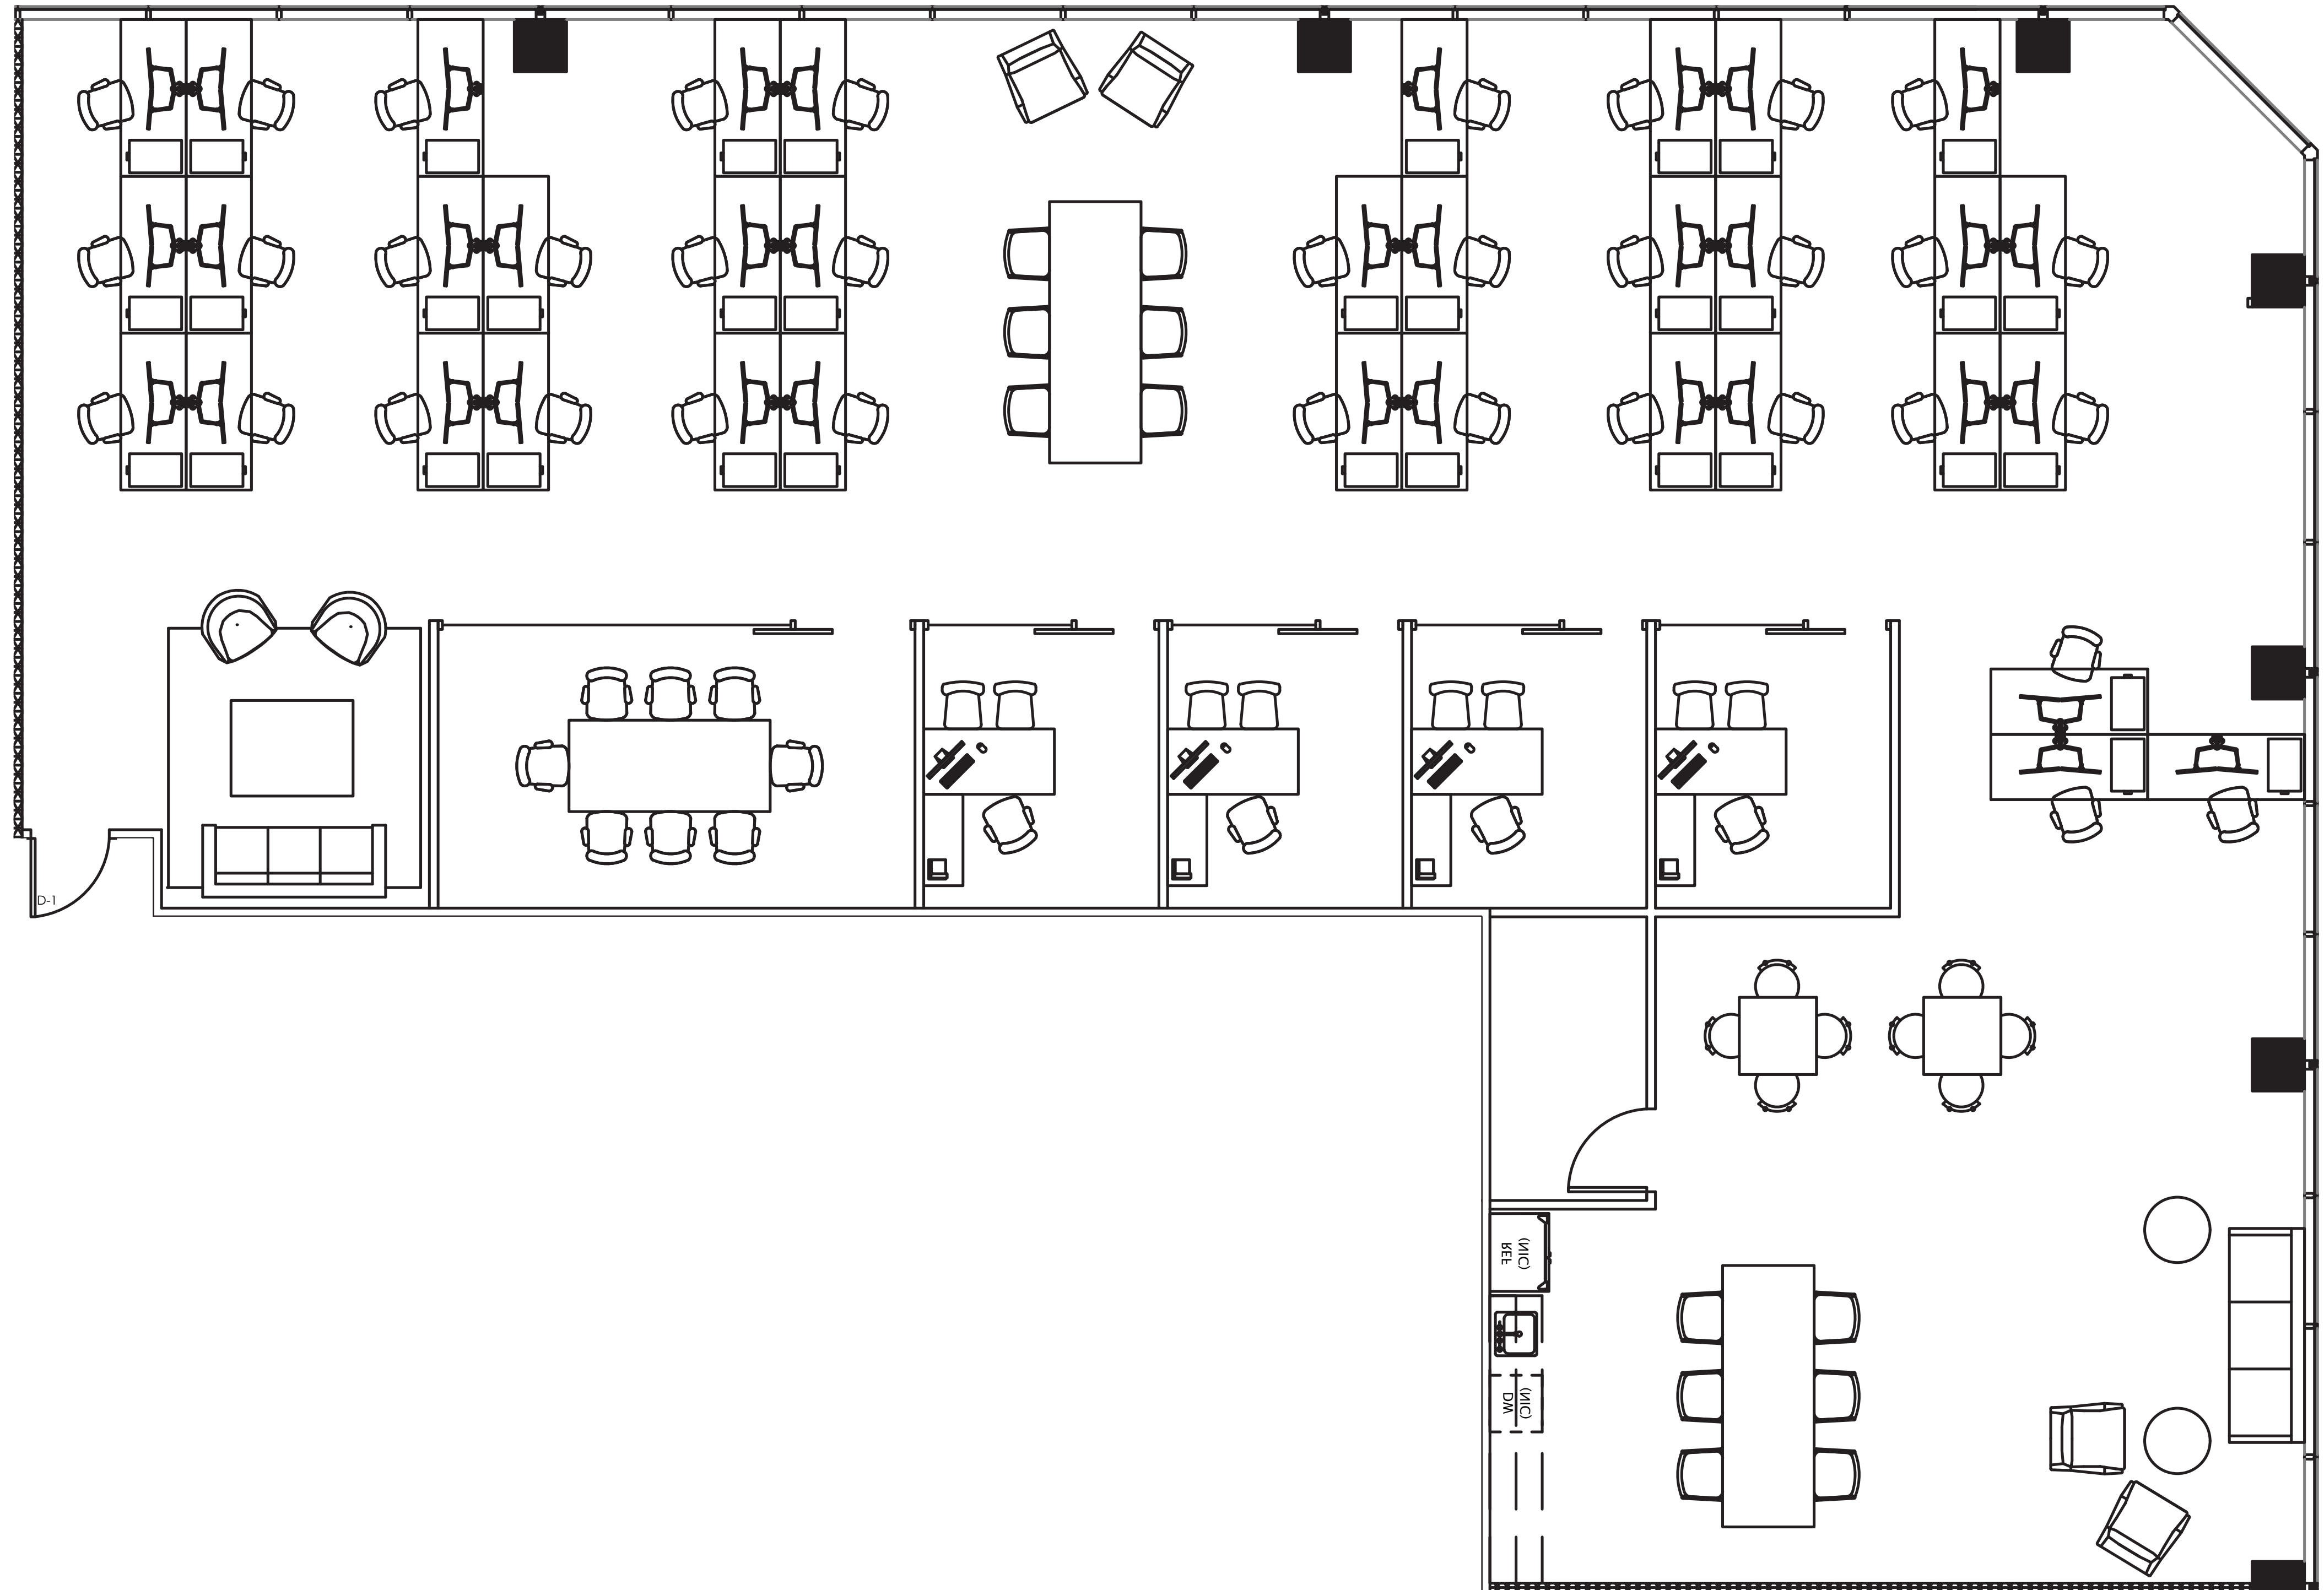

SUITE: 1425

RSF: 4,743

700 BRAND

AS-BUILT CONFIGURATION

PRIVATE OFFICES.....	4
RECEPTION.....	1
CONFERENCE ROOMS.....	1
KITCHEN.....	1
OPEN WORK AREA.....	+/- 36

Not to scale, furniture and appliances not included

KEY PLAN

For leasing information please contact:
USALEASING@ONNI.COM
(213) 629-2041