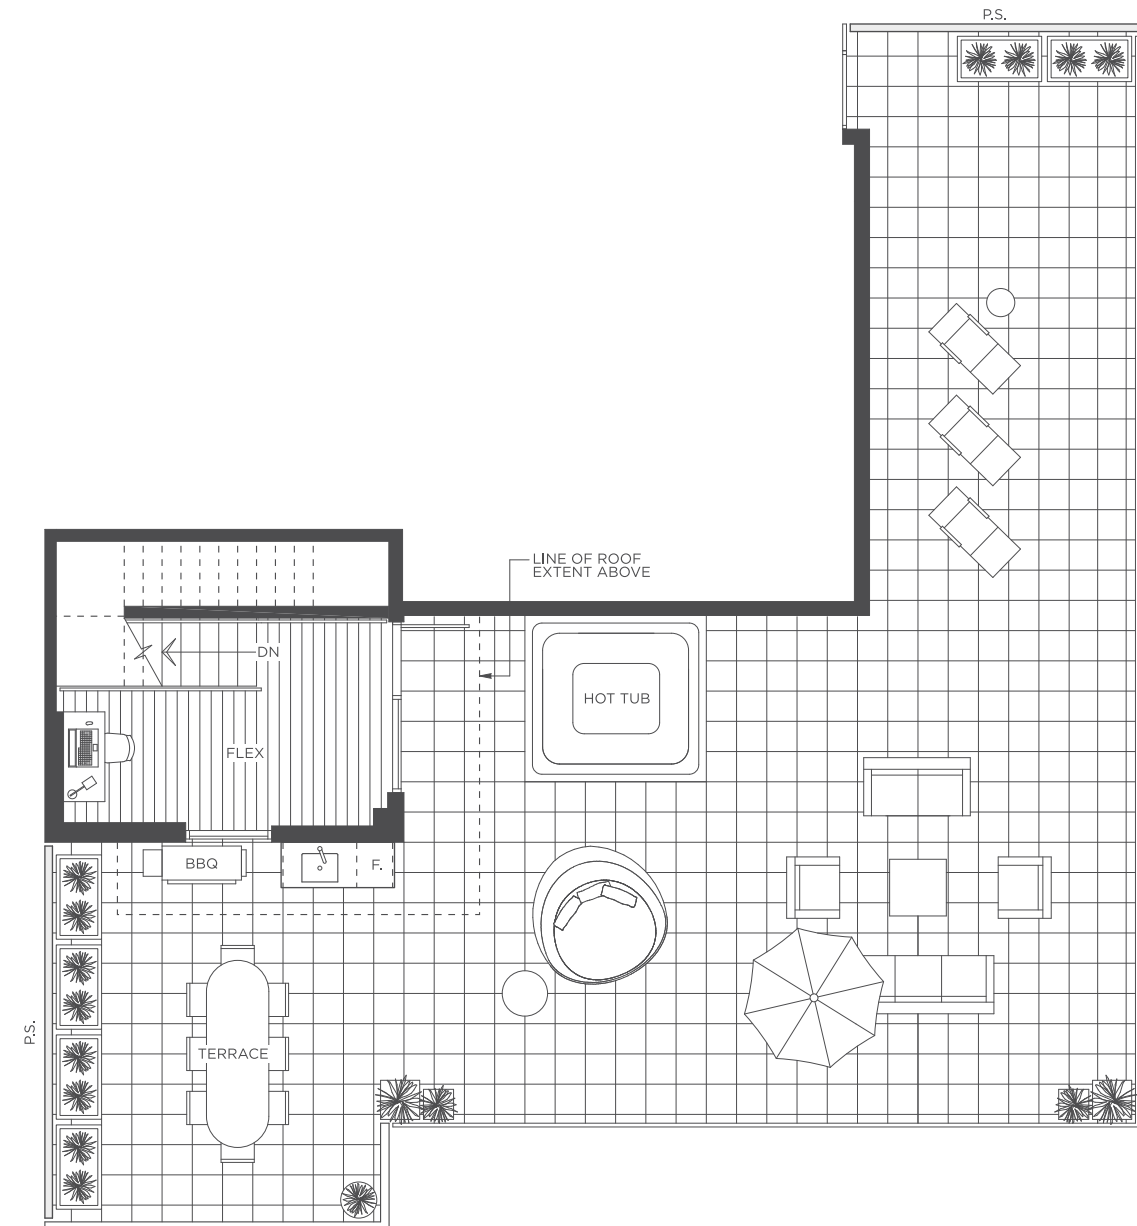

MAIN FLOOR

- 1 36" Integrated Fhiaba Fridge
- 2 36" Fulgor Milano 5 Burner Gas Cooktop
- 3 30" Fulgor Milano Convection Wall Oven
- 4 36" Slideout Faber Cristal Hoodfan
- 5 Integrated Blomberg Dishwasher
- 6 Sink Disposal
- 7 Panasonic Microwave
- 8 High-Efficiency Full Size Whirlpool Washer and Dryer
- 9 Pantry

ROOF DECK

WEST TOWER