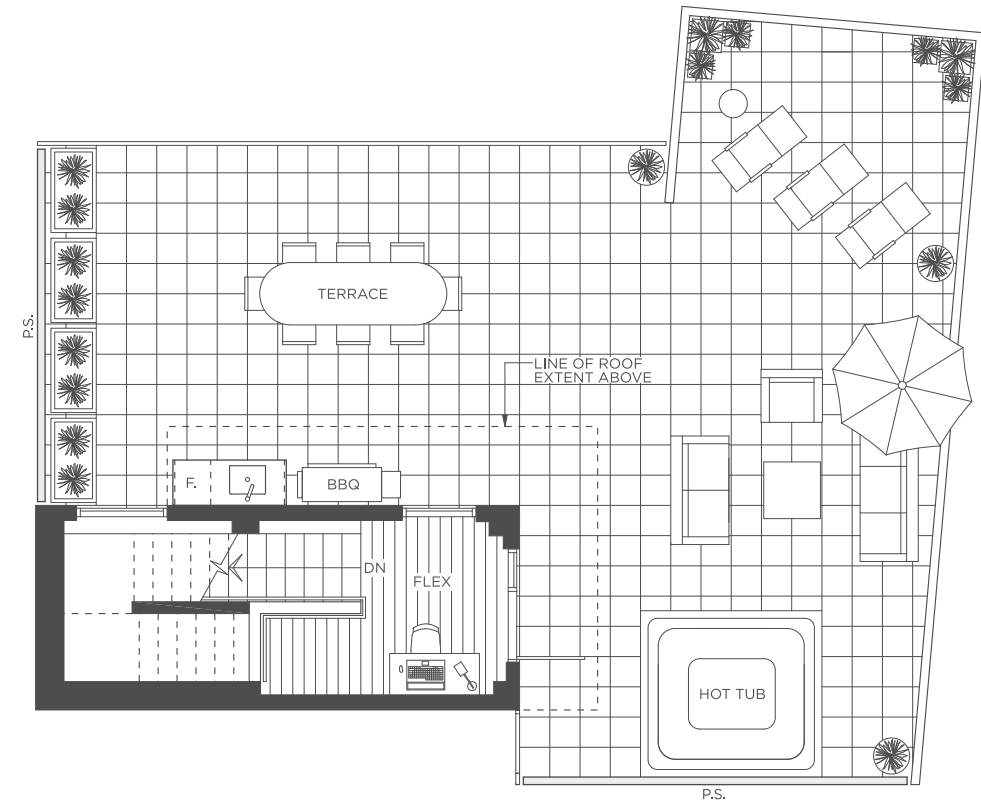

MAIN FLOOR

ROOF DECK

- 1 36" Integrated Fhiaba Fridge
- 2 36" Fulgor Milano 5 Burner Gas Cooktop
- 3 30" Fulgor Milano Convection Wall Oven
- 4 36" Slideout Faber Cristal Hoodfan
- 5 Integrated Blomberg Dishwasher
- 6 Sink Disposal
- 7 Panasonic Microwave
- 8 High-Efficiency Full Size Whirlpool Washer and Dryer

WEST TOWER