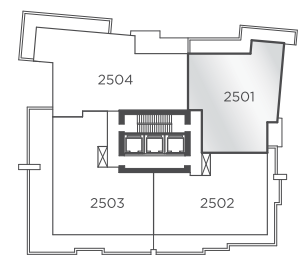

## PLAN L 3 BEDROOM | SUITE 2501

- 1 36" Integrated Fhiaba Fridge
- 2 36" Fulgor Milano 5 Burner Gas Cooktop
- 3 30" Fulgor Milano Convection Wall Oven
- 4 36" Slideout Faber Cristal Hoodfan
- 5 Integrated Blomberg Dishwasher
- 6 Sink Disposal
- 7 Panasonic Microwave
- 8 High-Efficiency Full Size Whirlpool Washer and Dryer

### EAST TOWER

25TH FLOOR