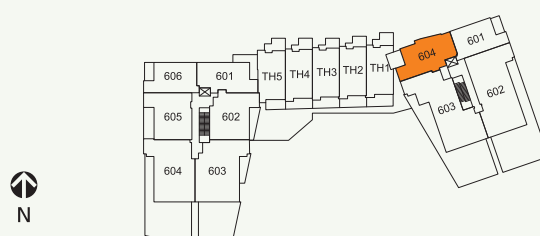

EVELYN

by ONNI

PLAN F1 AT FOREST'S-EDGE THREE & FOUR

1 Bedroom + Den

1,040 SF Living (APPROX.)

140 SF Outdoor (APPROX.)

1,180 SF Total (APPROX.)

- ① 30" Sub-Zero Integrated Refrigerator
- ② 30" Miele Gas Cooktop + Faber Slim Line Hood Fan
- ③ 30" Miele Convection Wall Oven + Panasonic Microwave
- ④ Asko Integrated Dishwasher
- ⑤ High-Efficiency Full Size Washer
- ⑥ High-Efficiency Full Size Dryer

AT FOREST'S-EDGE THREE/FOUR
6th FLOOR