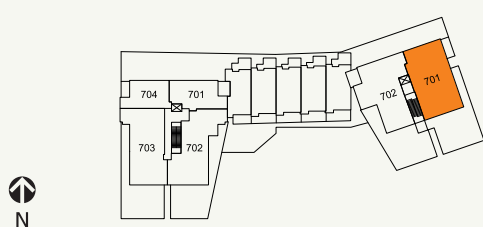

EVELYN

by ONNI

PLAN J AT FOREST'S-EDGE THREE & FOUR

3 Bedroom + Office

2,060 SF Living (APPROX.)

1,580 SF Outdoor (APPROX.)

3,640 SF Total (APPROX.)

- 1 36" Sub-Zero Integrated Refrigerator
- 2 36" Miele Gas Cooktop + Faber Slim Line Hood Fan
- 3 30" Miele Convection Wall Oven + Panasonic Microwave
- 4 Asko Integrated Dishwasher
- 5 Sub-Zero Integrated Under-Counter Wine Fridge
- 6 High-Efficiency Full Size Washer
- 7 High-Efficiency Full Size Dryer