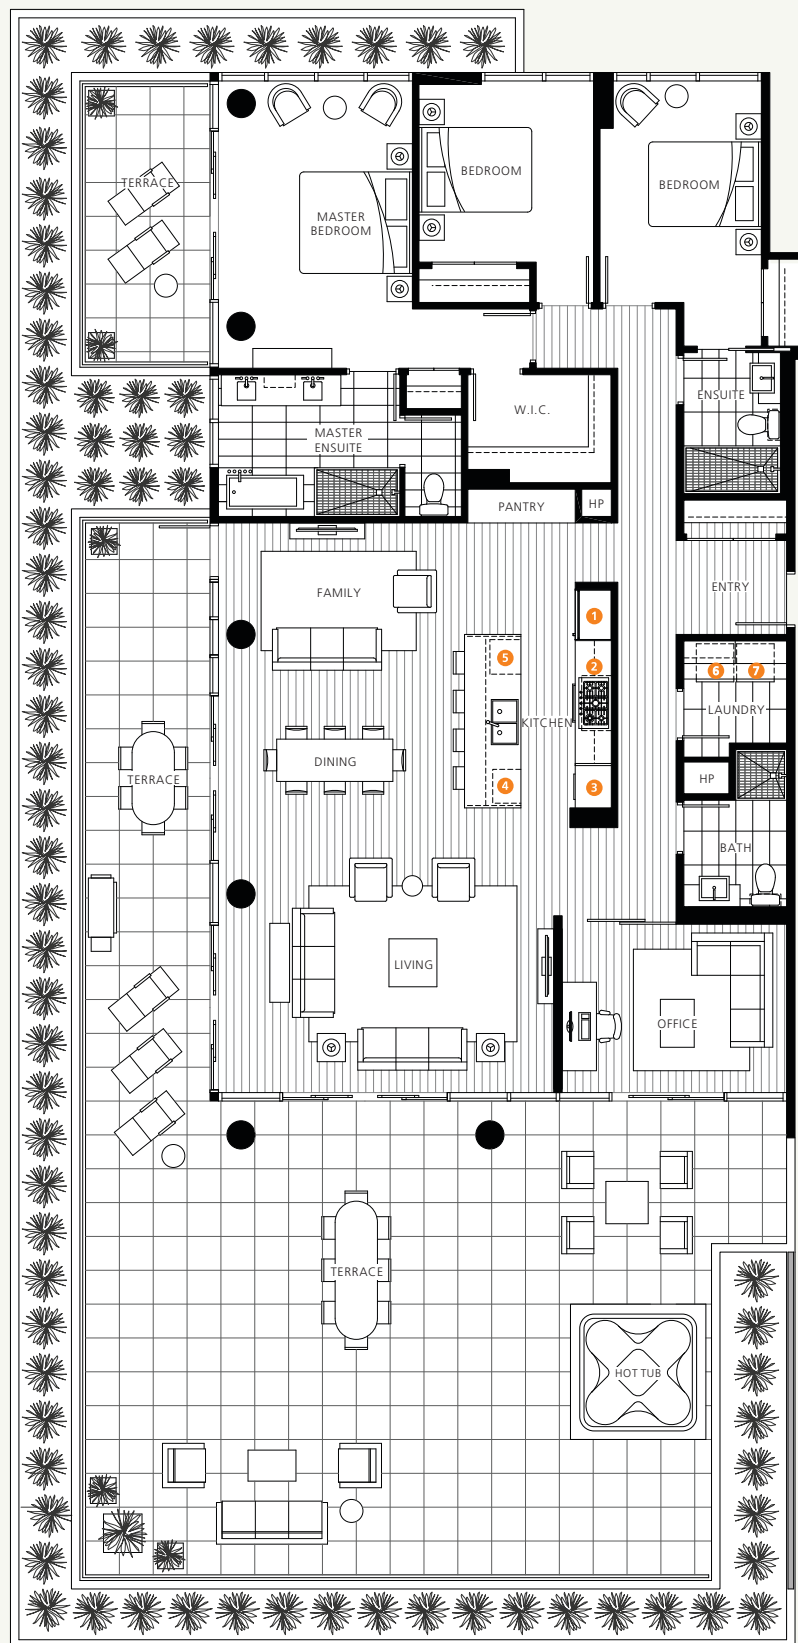

EVELYN

by ONNI

PLAN J AT FOREST'S-EDGE THREE & FOUR

3 Bedroom + Office

2,060 SF Living (APPROX.)

1,580 SF Outdoor (APPROX.)

3,640 SF Total (APPROX.)

- 1 36" Sub-Zero Integrated Refrigerator
- 2 36" Miele Gas Cooktop + Faber Slim Line Hood Fan
- 3 30" Miele Convection Wall Oven + Panasonic Microwave
- 4 Asko Integrated Dishwasher
- 5 Sub-Zero Integrated Under-Counter Wine Fridge
- 6 High-Efficiency Full Size Washer
- 7 High-Efficiency Full Size Dryer

AT FOREST'S-EDGE THREE/FOUR
7th FLOOR

AT FOREST'S-EDGE THREE/FOUR
8th FLOOR