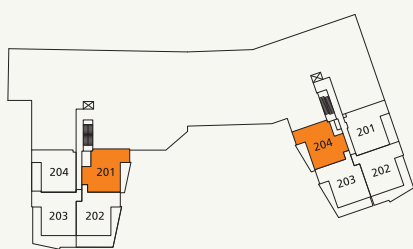

EVELYN

by ONNI

PLAN D AT FOREST'S-EDGE THREE & FOUR

2 Bedroom

1,085-1,100 SF Living (APPROX.)

155 SF Outdoor (APPROX.)

1,240-1,255 SF Total (APPROX.)

- 1 30" Sub-Zero Integrated Refrigerator
- 2 30" Miele Gas Cooktop + Faber Slim Line Hood Fan
- 3 30" Miele Convection Wall Oven + Panasonic Microwave
- 4 Asko Integrated Dishwasher
- 5 High-Efficiency Full Size Washer
- 6 High-Efficiency Full Size Dryer

AT FOREST'S-EDGE THREE/FOUR
2nd FLOOR

AT FOREST'S-EDGE THREE/FOUR
3rd FLOOR

AT FOREST'S-EDGE THREE/FOUR
4th FLOOR

AT FOREST'S-EDGE THREE/FOUR
5th FLOOR