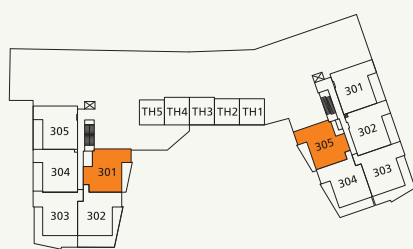

EVELYN

by ONNI

PLAN D AT FOREST'S-EDGE THREE & FOUR

2 Bedroom

1,085-1,100 SF Living (APPROX.)

155 SF Outdoor (APPROX.)

1,240-1,255 SF Total (APPROX.)

- 1 30" Sub-Zero Integrated Refrigerator
- 2 30" Miele Gas Cooktop + Faber Slim Line Hood Fan
- 3 30" Miele Convection Wall Oven + Panasonic Microwave
- 4 Asko Integrated Dishwasher
- 5 High-Efficiency Full Size Washer
- 6 High-Efficiency Full Size Dryer

AT FOREST'S-EDGE THREE/FOUR
2nd FLOOR

AT FOREST'S-EDGE THREE/FOUR
3rd FLOOR

AT FOREST'S-EDGE THREE/FOUR
4th FLOOR

AT FOREST'S-EDGE THREE/FOUR
5th FLOOR