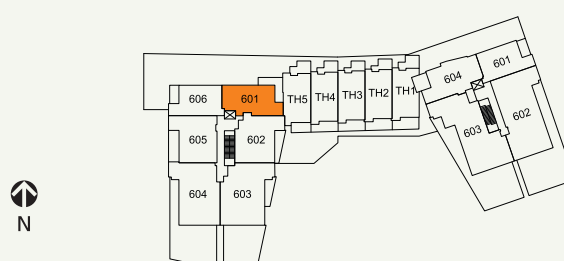

EVELYN

by ONNI

PLAN F AT FOREST'S-EDGE THREE & FOUR

1 Bedroom + Den

1,010 SF Living (APPROX.)

165 SF Outdoor (APPROX.)

1,175 SF Total (APPROX.)

- 1 30" Sub-Zero Integrated Refrigerator
- 2 30" Miele Gas Cooktop + Faber Slim Line Hood Fan
- 3 30" Miele Convection Wall Oven + Panasonic Microwave
- 4 Asko Integrated Dishwasher
- 5 High-Efficiency Full Size Washer
- 6 High-Efficiency Full Size Dryer

AT FOREST'S-EDGE THREE/FOUR
6th FLOOR