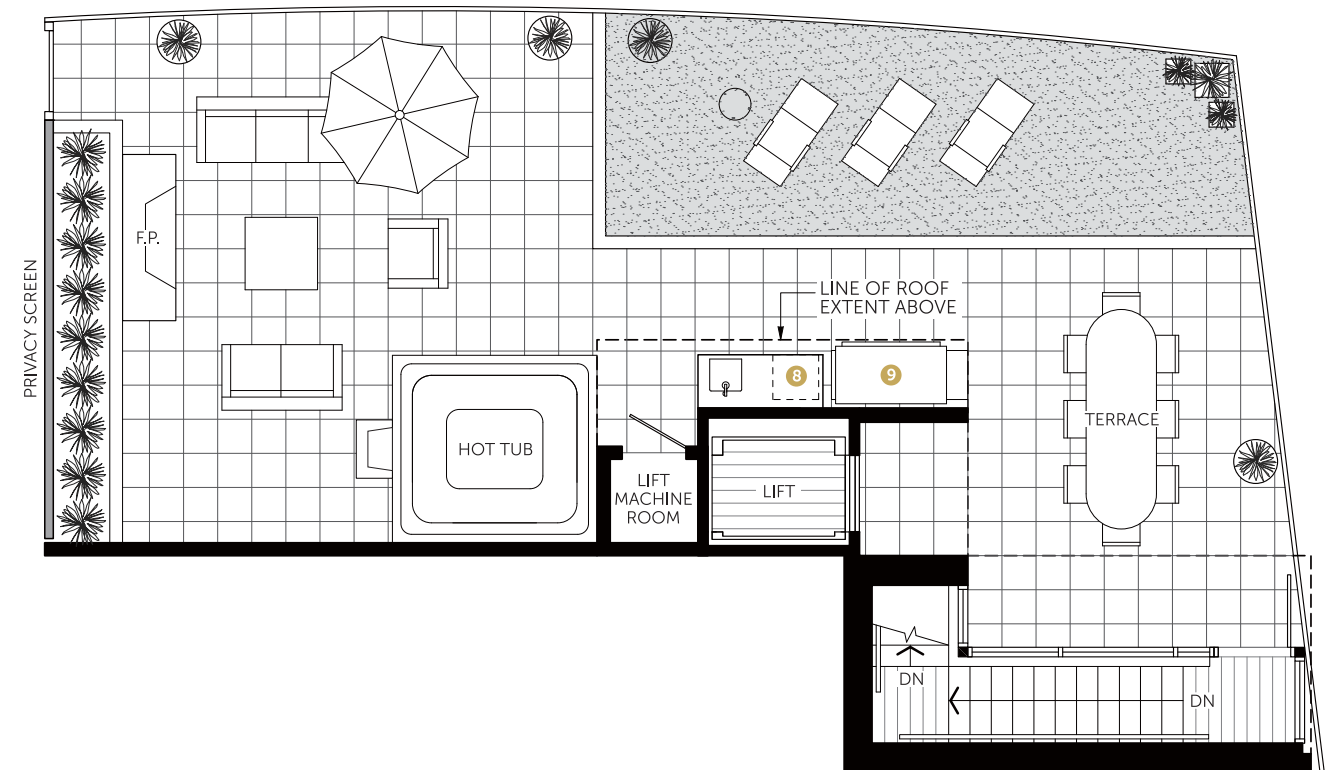

**CENTREVIEW**

*Penthouse Collection*

Tower B

**PLAN PH-B1**

*2 Bedroom*

604.988.8540 | ONNI.COM

Dimensions, square footage, floor plates and floor plans are approximate only. The developer reserves the right without notice to make modifications to dimensions, square footage, floor plans, floor plates, landscaping design, project design, materials and specifications to maintain the high standard of this development. The developer may also make such further modifications as are permitted by the disclosure statement and the contract of purchase and sale between the purchaser and developer. E.&O.E.

### Main Floor

### Roof Deck

List of Appliances:

- 1 36" Integrated Subzero Refrigerator
- 2 36" Wolf Gas Cooktop
- 3 36" Faber Cristal Slim Line Hoodfan
- 4 30" Wolf Convection Oven
- 5 Panasonic Microwave with Trim Kit
- 6 Integrated Asko Dishwasher
- 7 Subzero Undercounter Wine Fridge
- 8 Undercounter Outdoor Refrigerator
- 9 Natural Gas BBQ

24th Floor  
Tower B