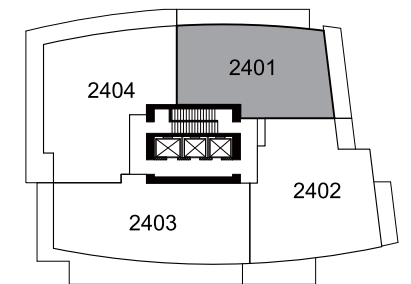

List of Appliances:

- 1 36" Integrated Subzero Refrigerator
- 2 36" Wolf Gas Cooktop
- 3 36" Faber Cristal Slim Line Hoodfan
- 4 30" Wolf Convection Oven
- 5 Panasonic Microwave with Trim Kit
- 6 Integrated Asko Dishwasher
- 7 Subzero Undercounter Wine Fridge
- 8 Undercounter Outdoor Refrigerator
- 9 Natural Gas BBQ